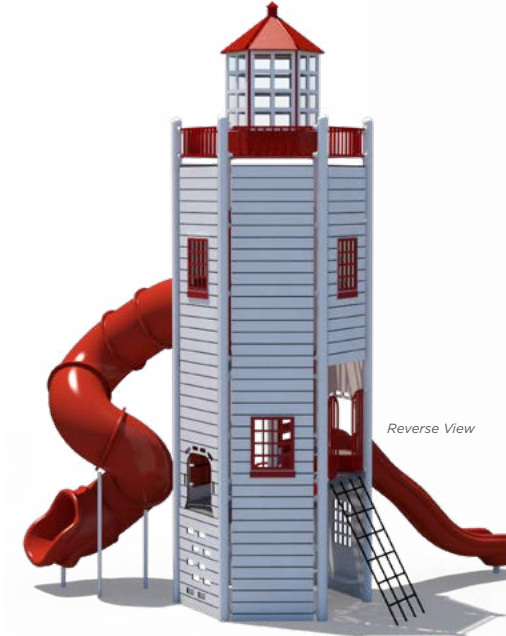

SRPEX-50234

Age Group: 5-12 Years
Capacity: 66
Structure Size: 22' x 16'
Use Zone: 34' x 29'
Fall Height: 20'
Est. Timber Count: 29
ADA: Yes