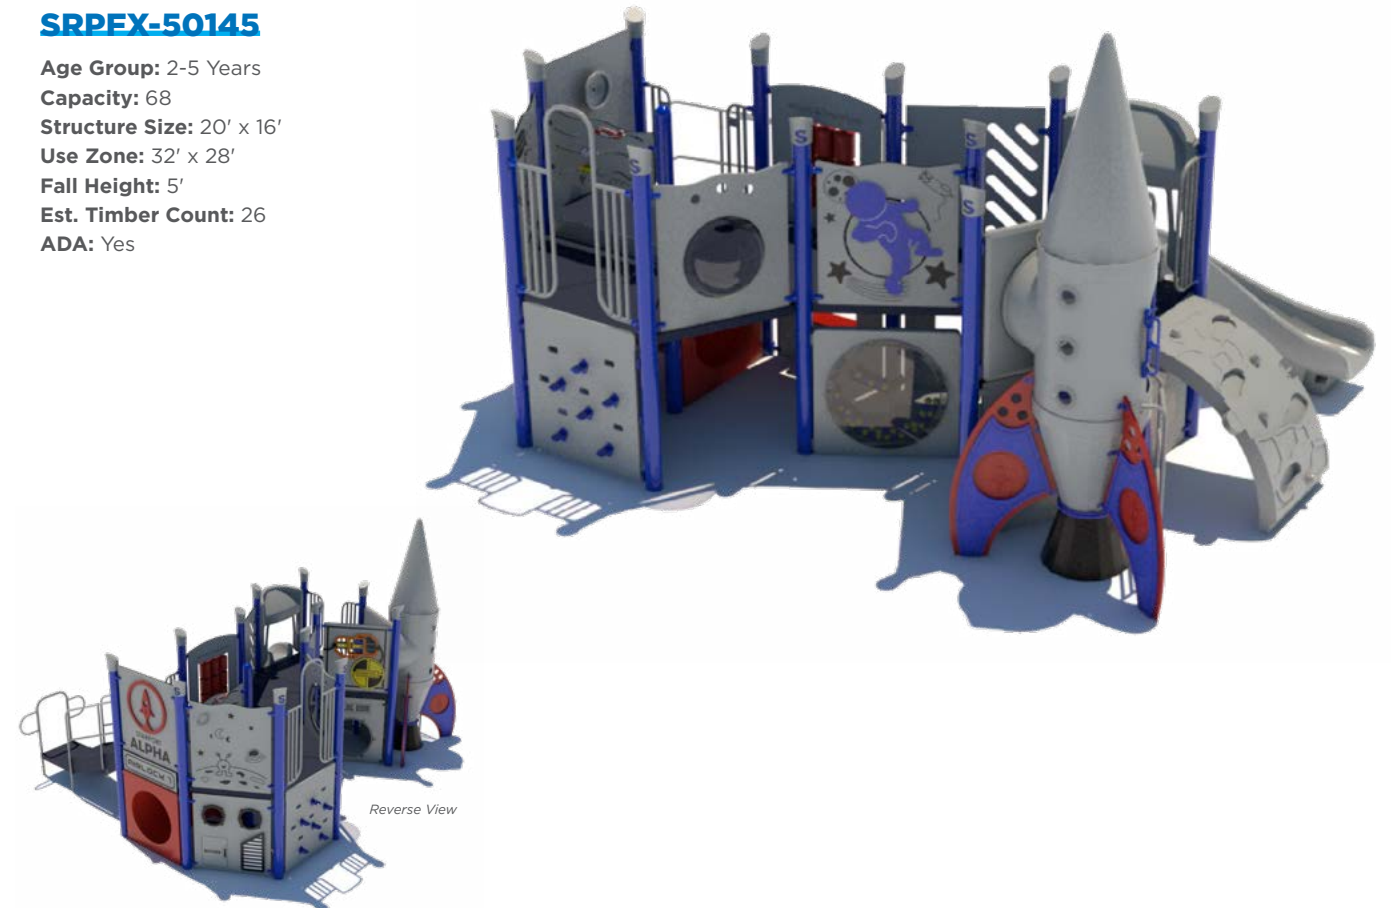

SRPEX-50145

Age Group: 2-5 Years
Capacity: 68
Structure Size: 20' x 16'
Use Zone: 32' x 28'
Fall Height: 5'
Est. Timber Count: 26
ADA: Yes