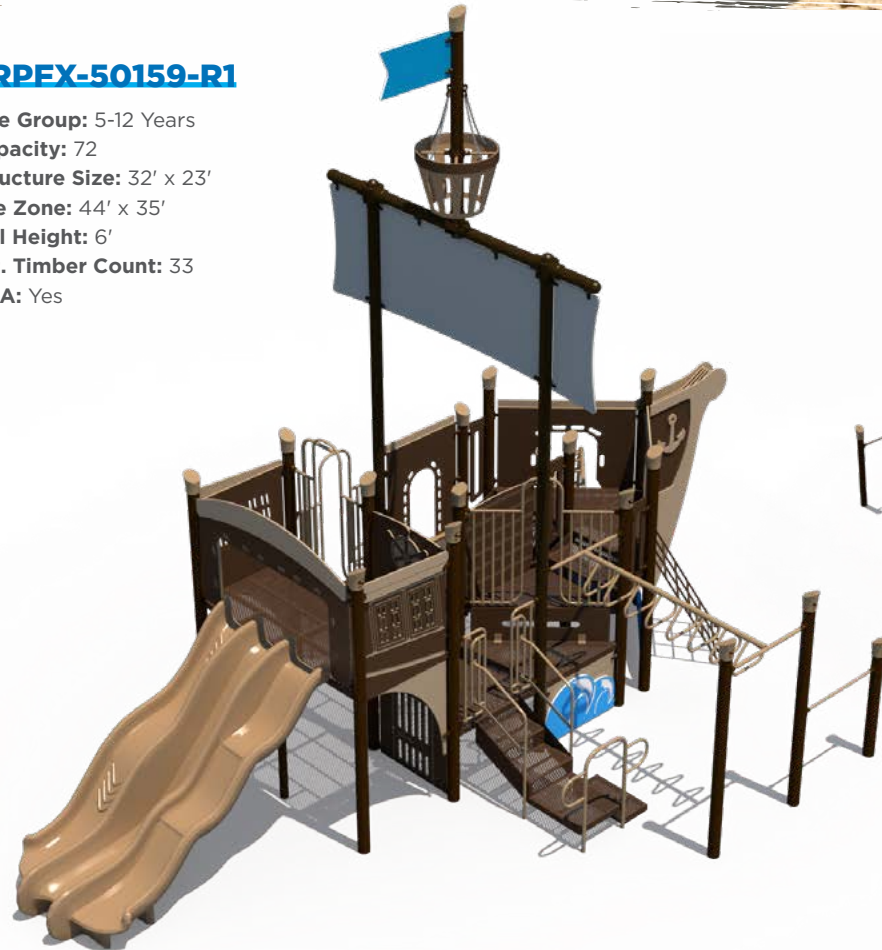

R3EX-30076-A-R3

Age Group: 2-5 Years
Capacity: 53
Structure Size: 20' x 16'
Use Zone: 32' x 28'
Fall Height: 4'
Est. Timber Count: 24
ADA: Yes

Expand Your Theme

Blue Tang Rider
 Model: TFS0040XX
 Use Zone: 17' x 17'
 Ages: 12-23 Months, 2-5

Octopus Playhouse
 Model: SQUID
 Use Zone: 24' x 21'
 Ages: 2-5, 5-12

Palm Tree Shade
 Model: EFR0131XX

Pre-Engineered Designs

R3EX-30127

Age Group: 2-12 Years
Capacity: 69
Structure Size: 28' x 22'
Use Zone: 40' x 34'
Fall Height: 5'
Est. Timber Count: 30
ADA: Yes

SRPEX-50159-R1

Age Group: 5-12 Years
Capacity: 72
Structure Size: 32' x 23'
Use Zone: 44' x 35'
Fall Height: 6'
Est. Timber Count: 33
ADA: Yes

R3EX-30091

Age Group: 2-12 Years
Capacity: 47
Structure Size: 25' x 17'
Use Zone: 37' x 27'
Fall Height: 6'
Est. Timber Count: 28
ADA: Yes