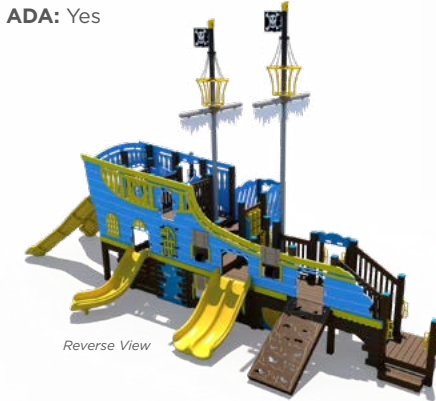

Ship Themed Play Structures

welcome aboard

All aboard! From pirate ships to shrimp boats, our collection of ship themed play structures proves there's no limit when creating a one-of-a-kind playground.

Theme Options

- ✓ Steel Playgrounds
- ✓ Recycled Playgrounds
- ✓ Ages 2-5
- ✓ Ages 2-12
- ✓ Ages 5-12
- ✓ Inclusive Play
- ✓ Pre-Engineered
- ✓ Customization
- ✓ Matching Freestanding Play Pieces

Don't see what you're looking for? No worries! We can accommodate that, too.

Pre-Engineered Designs

Create a complete ship wreck scene for children of all ages by using both structures.

R3EX-30076-B

Age Group: 5-12 Years
Capacity: 129
Structure Size: 44' x 22'
Use Zone: 59' x 35'
Fall Height: 8'
Est. Timber Count: 43
ADA: Yes

R3EX-30076-A-R3

Age Group: 2-5 Years
Capacity: 53
Structure Size: 20' x 16'
Use Zone: 32' x 28'
Fall Height: 4'
Est. Timber Count: 24
ADA: Yes

Expand Your Theme

Blue Tang Rider
 Model: TFS0040XX
 Use Zone: 17' x 17'
 Ages: 12-23 Months, 2-5