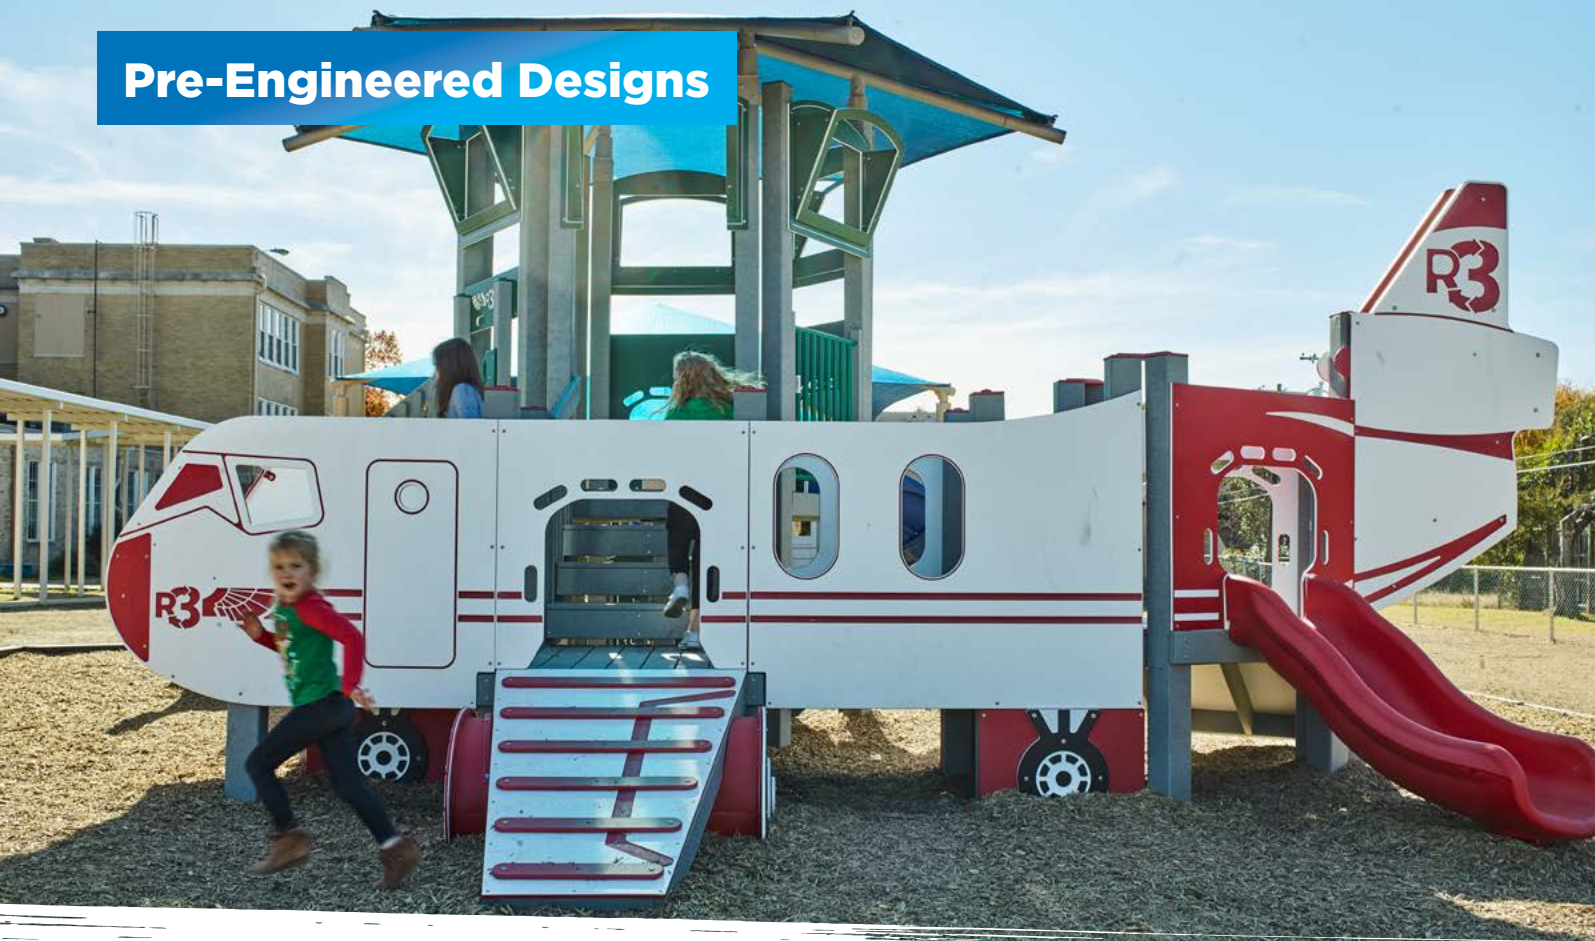

Pre-Engineered Designs