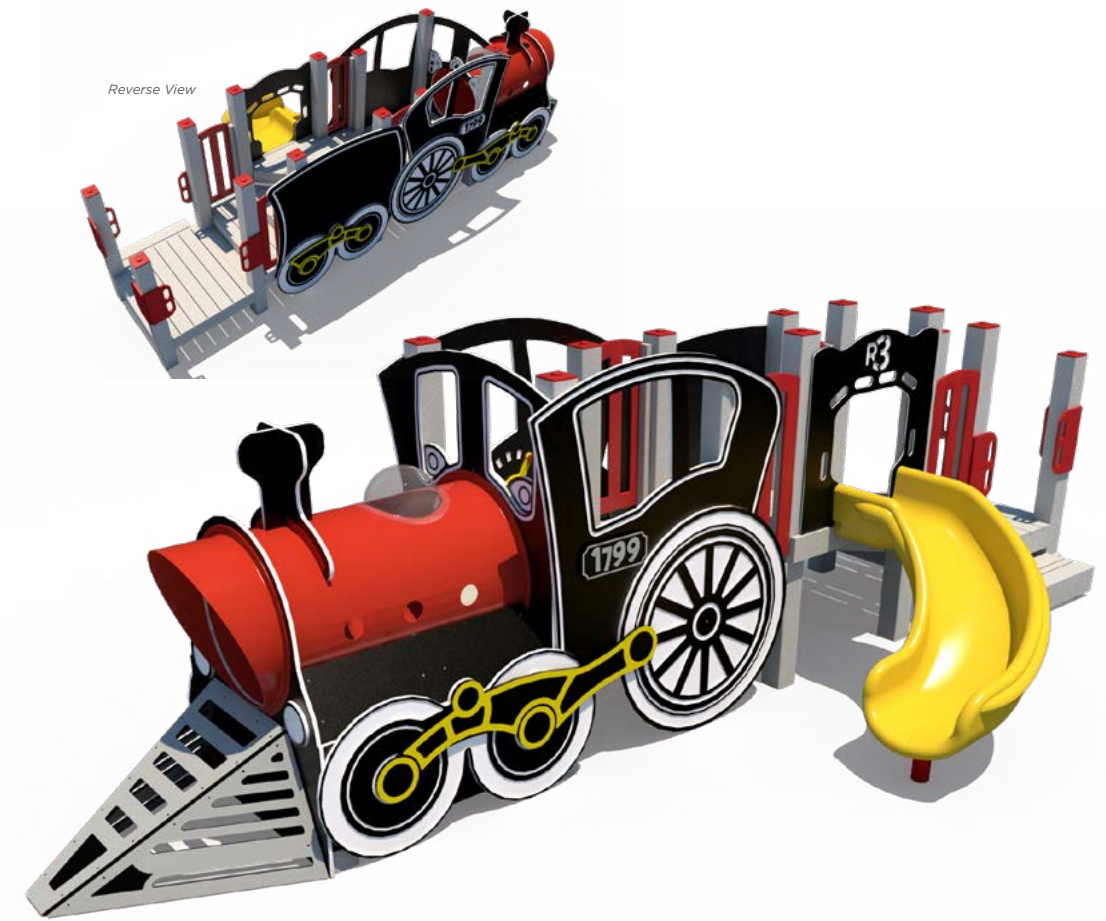

R3EX-30002

Age Group: 2-5 Years
Capacity: 41
Structure Size: 23' x 9'
Use Zone: 35' x 21'
Fall Height: 3'
Est. Timber Count: 23
ADA: Yes

Reverse View