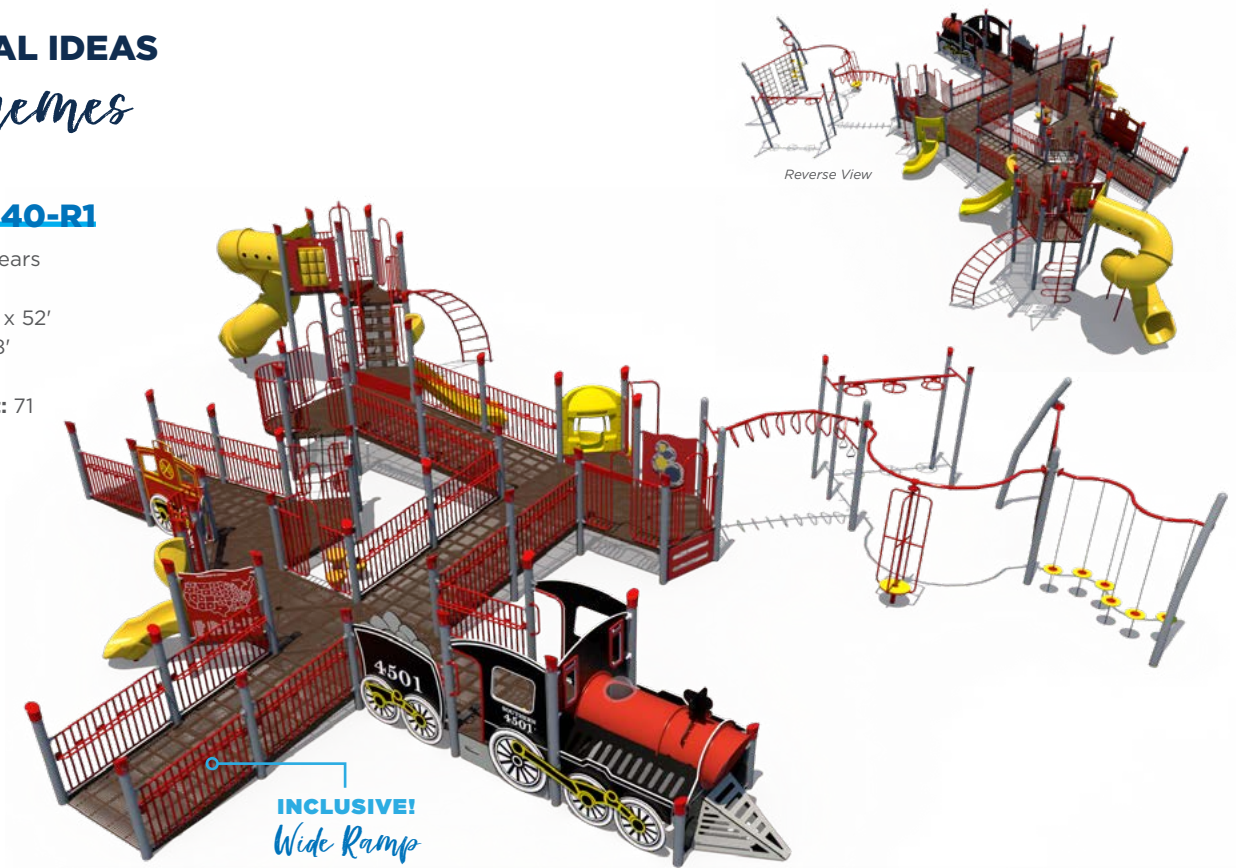

Reverse View

R3EX-30093-R2

Age Group: 2-12 Years
 Capacity: 67
 Structure Size: 33' x 20'
 Use Zone: 45' x 32'
 Fall Height: 5'
 Est. Timber Count: 32
 ADA: Requires 2 additional ground-level play events

Reverse View

Pre-Engineered Designs

R3EX-30029-R1

Age Group: 5-12 Years
Capacity: 120
Structure Size: 49' x 36'
Use Zone: 61' x 47'
Fall Height: 6'
Est. Timber Count: 46
ADA: Yes

CONCEPTUAL IDEAS *Train Themes*

Inclusive!

SRPEX-50040-R1

Age Group: 5-12 Years
Capacity: 196
Structure Size: 71' x 52'
Use Zone: 84' x 58'
Fall Height: 8'
Est. Timber Count: 71
ADA: Yes

SRPEX-50195-R1

Age Group: 5-12 Years
Capacity: 127
Structure Size: 35' x 31'
Use Zone: 47' x 45'
Fall Height: 8'
Est. Timber Count: 41
ADA: Yes