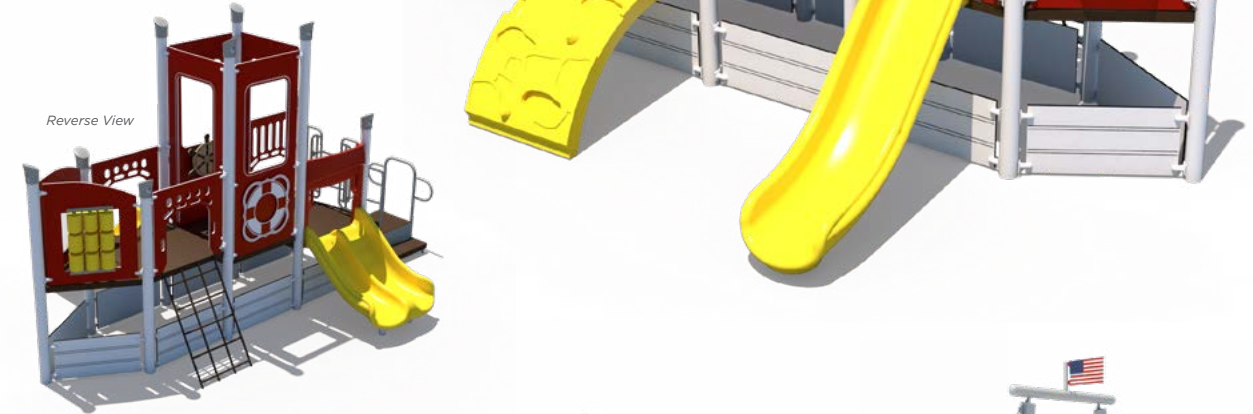

Ship Themed Play Structures

welcome aboard

All aboard! From pirate ships to shrimp boats, our collection of ship themed play structures proves there's no limit when creating a one-of-a-kind playground.

Theme Options

R3EX-30035-R1

Age Group: 2-5 Years
Capacity: 129
Structure Size: 35' x 24'
Use Zone: 47' x 36'
Fall Height: 6'
Est. Timber Count: 37
ADA: Yes

CONCEPTUAL IDEAS Ship Themed

Inclusive!

R3EX-30068

Age Group: 2-12 Years
Capacity: 112
Structure Size: 38' x 35'
Use Zone: 50' x 49'
Fall Height: 6'
Est. Timber Count: 49
ADA: Yes

SRPEX-50310

Age Group: 2-12 Years
Capacity: 42
Structure Size: 26' x 25'
Use Zone: 38' x 25'
Fall Height: 5'
Est. Timber Count: 27
ADA: Yes

SRPEX-50060

Age Group: 2-5 Years
Capacity: 44
Structure Size: 21' x 17'
Use Zone: 33' x 27'
Fall Height: 4'
Est. Timber Count: 25
ADA: Yes