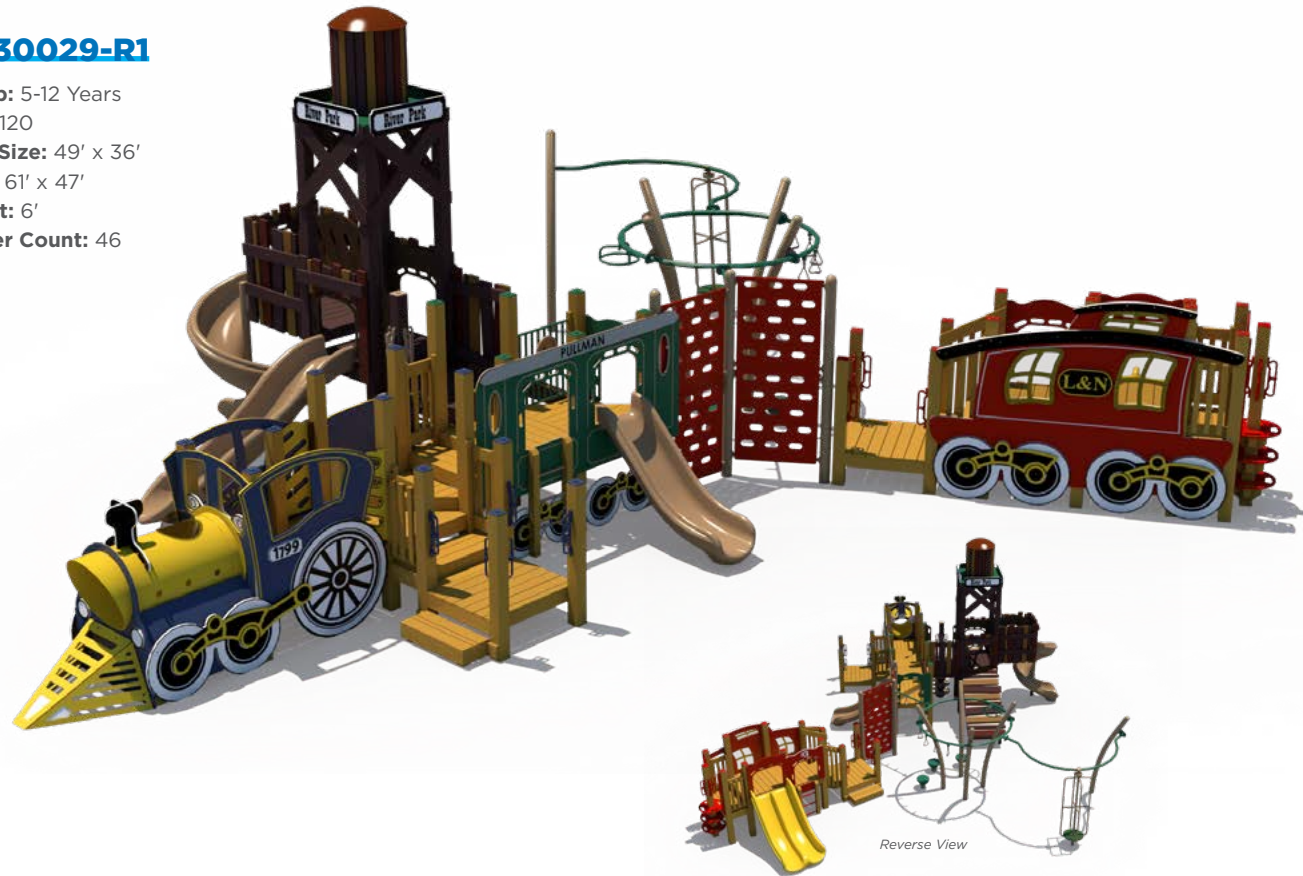

Train Themed Play Structures

all aboard

We're going full steam ahead to fun with our train themed play structures. Come aboard to explore our train engines, cabooses, and more.

Theme Options

- ✓ Steel Playgrounds
- ✓ Recycled Playgrounds
- ✓ Ages 2-5
- ✓ Ages 2-12
- ✓ Ages 5-12
- ✓ Inclusive Play
- ✓ Pre-Engineered
- ✓ Customization
- ✓ Matching Freestanding Play Pieces

Reverse View

R3EX-30093-R2

Age Group: 2-12 Years
 Capacity: 67
 Structure Size: 33' x 20'
 Use Zone: 45' x 32'
 Fall Height: 5'
 Est. Timber Count: 32
 ADA: Requires 2 additional ground-level play events

Reverse View

Pre-Engineered Designs

R3EX-30029-R1

Age Group: 5-12 Years
Capacity: 120
Structure Size: 49' x 36'
Use Zone: 61' x 47'
Fall Height: 6'
Est. Timber Count: 46
ADA: Yes

CONCEPTUAL IDEAS *Train Themes*

Inclusive!

SRPEX-50040-R1

Age Group: 5-12 Years
Capacity: 196
Structure Size: 71' x 52'
Use Zone: 84' x 58'
Fall Height: 8'
Est. Timber Count: 71
ADA: Yes

SRPEX-50195-R1

Age Group: 5-12 Years
Capacity: 127
Structure Size: 35' x 31'
Use Zone: 47' x 45'
Fall Height: 8'
Est. Timber Count: 41
ADA: Yes