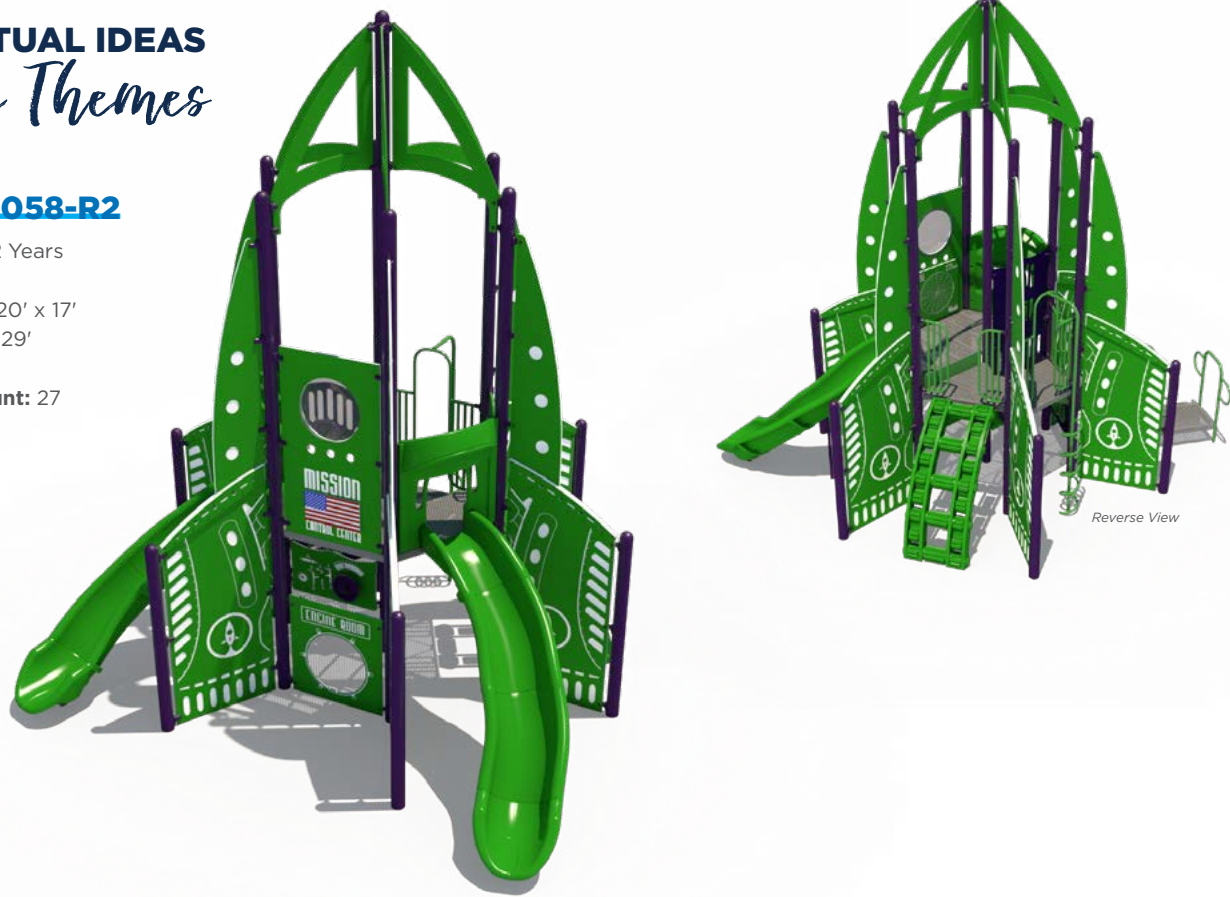

CONCEPTUAL IDEAS Space Themes

SRPEX-50082-R1

Age Group: 5-12 Years
Capacity: 104
Structure Size: 34' x 34'
Use Zone: 47' x 46'
Fall Height: 8'
Est. Timber Count: 50
ADA: Yes

Reverse View

SRPEX-50123-R1

Age Group: 5-12 Years
Capacity: 188
Structure Size: 72' x 35'
Use Zone: 63' x 24'
Fall Height: 9'
Est. Timber Count: 34
ADA: Yes

Reverse View

Expand Your Theme

Moon Buggy

Use Zone: 17' x 17'
Ages: 6-23 Months, 2-5
1 Seat: TFS0036XX
2 Seat: TFS0031XX

Lunar Rover

Model: TFR0578XX
Dimensions: 10' x 7½' x 6'
Ages: 2-5, 5-12

Space Spin-About

Model: TFR0532XX
Ages: 5-12

CONCEPTUAL IDEAS Space Themes

SRPEX-50058-R2

Age Group: 2-12 Years
Capacity: 32
Structure Size: 20' x 17'
Use Zone: 32' x 29'
Fall Height: 6'
Est. Timber Count: 27
ADA: Yes

R3EX-30137