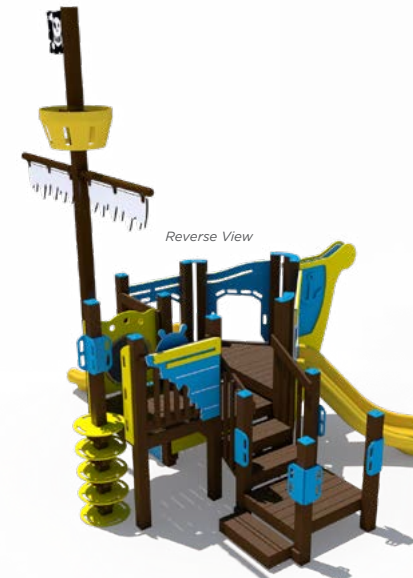

R3EX-30076-A-R3

Age Group: 2-5 Years
Capacity: 53
Structure Size: 20' x 16'
Use Zone: 32' x 28'
Fall Height: 4'
Est. Timber Count: 24
ADA: Yes