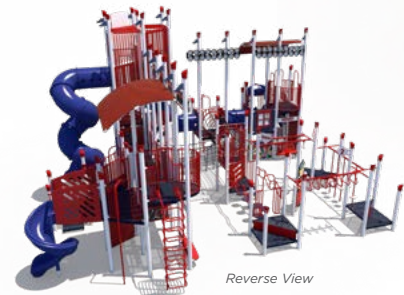

Pre-Engineered Designs

SRPEX-50222

Age Group: 5-12 Years
Capacity: 210
Structure Size: 53' x 44'
Use Zone: 66' x 57'
Fall Height: 13'
Est. Timber Count: 51
ADA: Yes

YouTube
Dennis the Menace Park
Ribbon Cutting

CONCEPTUAL IDEAS *City Themes*

SRPEX-50303-R1

Age Group: 5-12 Years
Capacity: 112
Structure Size: 44' x 23'
Use Zone: 56' x 32'
Fall Height: 10'
Est. Timber Count: 40
ADA: Yes

SRPEX-50077

Age Group: 2-12 Years
Capacity: 74
Structure Size: 23' x 22'
Use Zone: 35' x 34'
Fall Height: 6'
Est. Timber Count: 30
ADA: Yes

Reverse View