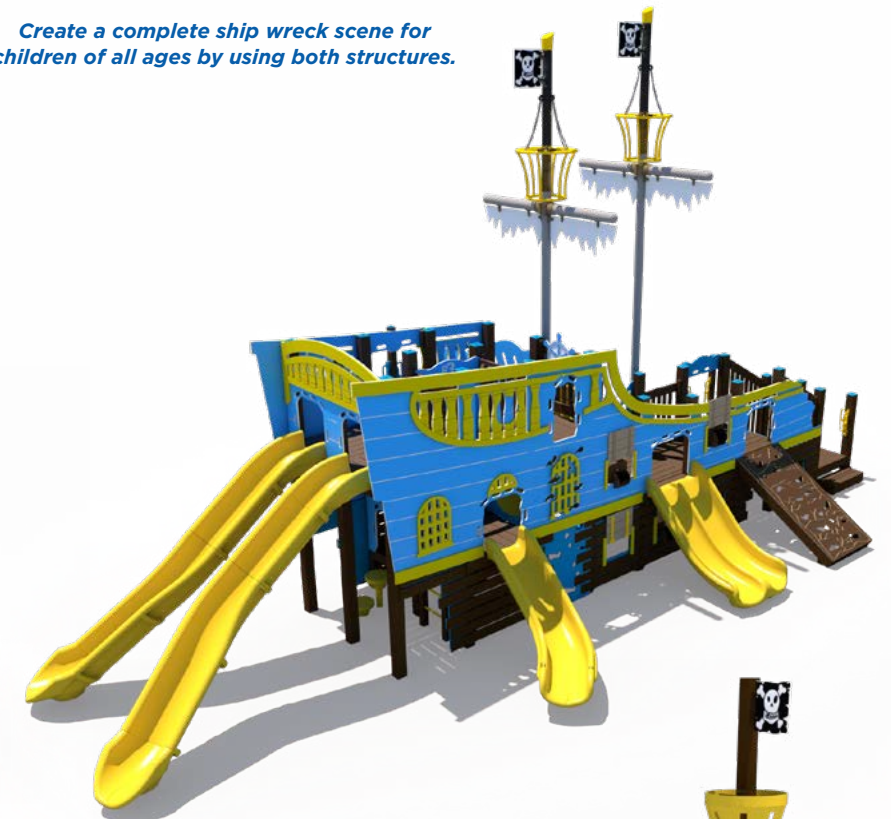

Ship Themed Play Structures

welcome aboard

All aboard! From pirate ships to shrimp boats, our collection of ship themed play structures proves there's no limit when creating a one-of-a-kind playground.

Theme Options

- ✓ Steel Playgrounds
- ✓ Recycled Playgrounds
- ✓ Ages 2-5
- ✓ Ages 2-12
- ✓ Ages 5-12
- ✓ Inclusive Play
- ✓ Pre-Engineered
- ✓ Customization
- ✓ Matching Freestanding Play Pieces

Don't see what you're looking for? No worries! We can accommodate that, too.

Pre-Engineered Designs

Create a complete ship wreck scene for children of all ages by using both structures.

R3EX-30076-B

Age Group: 5-12 Years
Capacity: 129
Structure Size: 44' x 22'
Use Zone: 59' x 35'
Fall Height: 8'
Est. Timber Count: 43
ADA: Yes