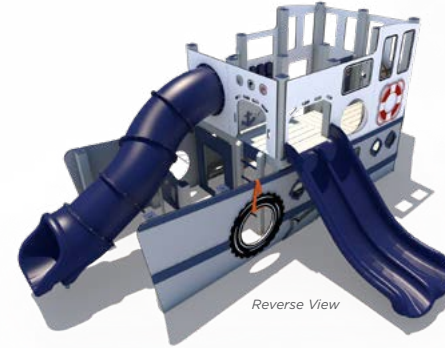

Octopus Playhouse
 Model: SQUID
 Use Zone: 24' x 21'
 Ages: 2-5, 5-12

Palm Tree Shade
 Model: EFR0131XX

Pre-Engineered Designs

R3EX-30127

Age Group: 2-12 Years
Capacity: 69
Structure Size: 28' x 22'
Use Zone: 40' x 34'
Fall Height: 5'
Est. Timber Count: 30
ADA: Yes