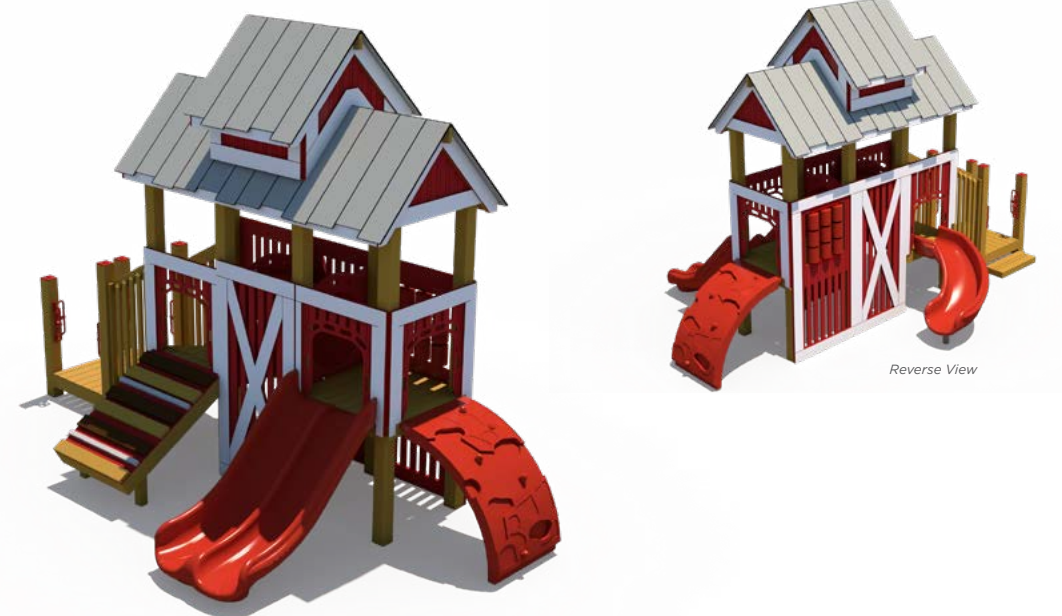

Theme Options

- ✓ Steel Playgrounds
- ✓ Recycled Playgrounds
- ✓ Ages 2-5
- ✓ Ages 2-12
- ✓ Ages 5-12
- ✓ Inclusive Play
- ✓ Pre-Engineered
- ✓ Customization
- ✓ Matching Freestanding Play Pieces

Don't see what you're looking for? No worries! We can accommodate that, too.

Pre-Engineered Designs

Inclusive!
R3EX-30072
Age Group: 5-12 Years
Capacity: 140
Structure Size: 64' x 44'
Use Zone: 71' x 56'
Fall Height: 7'
Est. Timber Count: 62
ADA: Yes

R3EX-30038-R1
Age Group: 2-5 Years
Capacity: 35
Structure Size: 22' x 15'
Use Zone: 34' x 27'
Fall Height: 4'
Est. Timber Count: 26
ADA: Yes