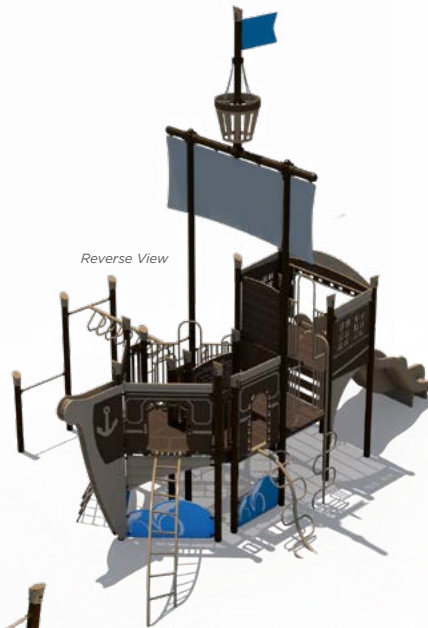

SRPEX-50159-R1

Age Group: 5-12 Years
Capacity: 72
Structure Size: 32' x 23'
Use Zone: 44' x 35'
Fall Height: 6'
Est. Timber Count: 33
ADA: Yes