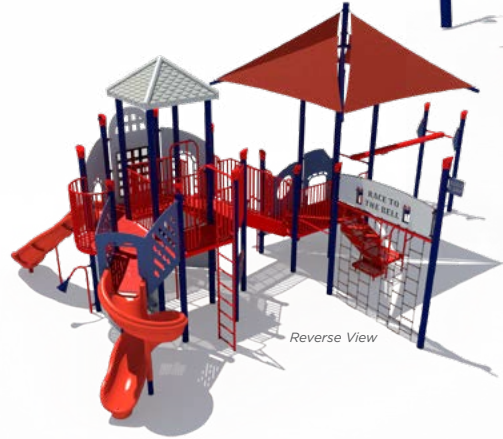

SRPEX-50077

Age Group: 2-12 Years
Capacity: 74
Structure Size: 23' x 22'
Use Zone: 35' x 34'
Fall Height: 6'
Est. Timber Count: 30
ADA: Yes

Reverse View

CONCEPTUAL IDEAS

City Themes

SRPEX-50026-R1

Age Group: 5-12 Years
 Capacity: 70
 Structure Size: 39' x 38'
 Use Zone: 51' x 38'
 Fall Height: 7'
 Est. Timber Count: 40
 ADA: Yes