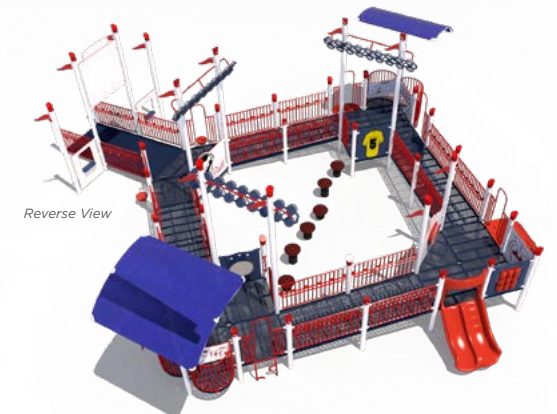

SRPEX-50293

Age Group: 2-5 Years
Capacity: 149
Structure Size: 42' x 42'
Use Zone: 54' x 54'
Fall Height: 3'
Est. Timber Count: 48
ADA: Yes