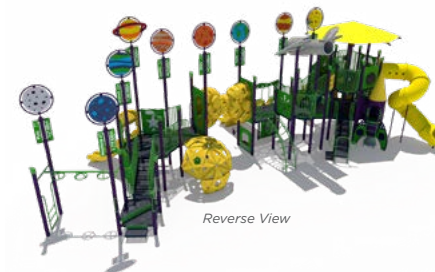

CONCEPTUAL IDEAS Space Themes

SRPEX-50082-R1

Age Group: 5-12 Years
Capacity: 104
Structure Size: 34' x 34'
Use Zone: 47' x 46'
Fall Height: 8'
Est. Timber Count: 50
ADA: Yes

Reverse View

SRPEX-50123-R1

Age Group: 5-12 Years
Capacity: 188
Structure Size: 72' x 35'
Use Zone: 63' x 24'
Fall Height: 9'
Est. Timber Count: 34
ADA: Yes