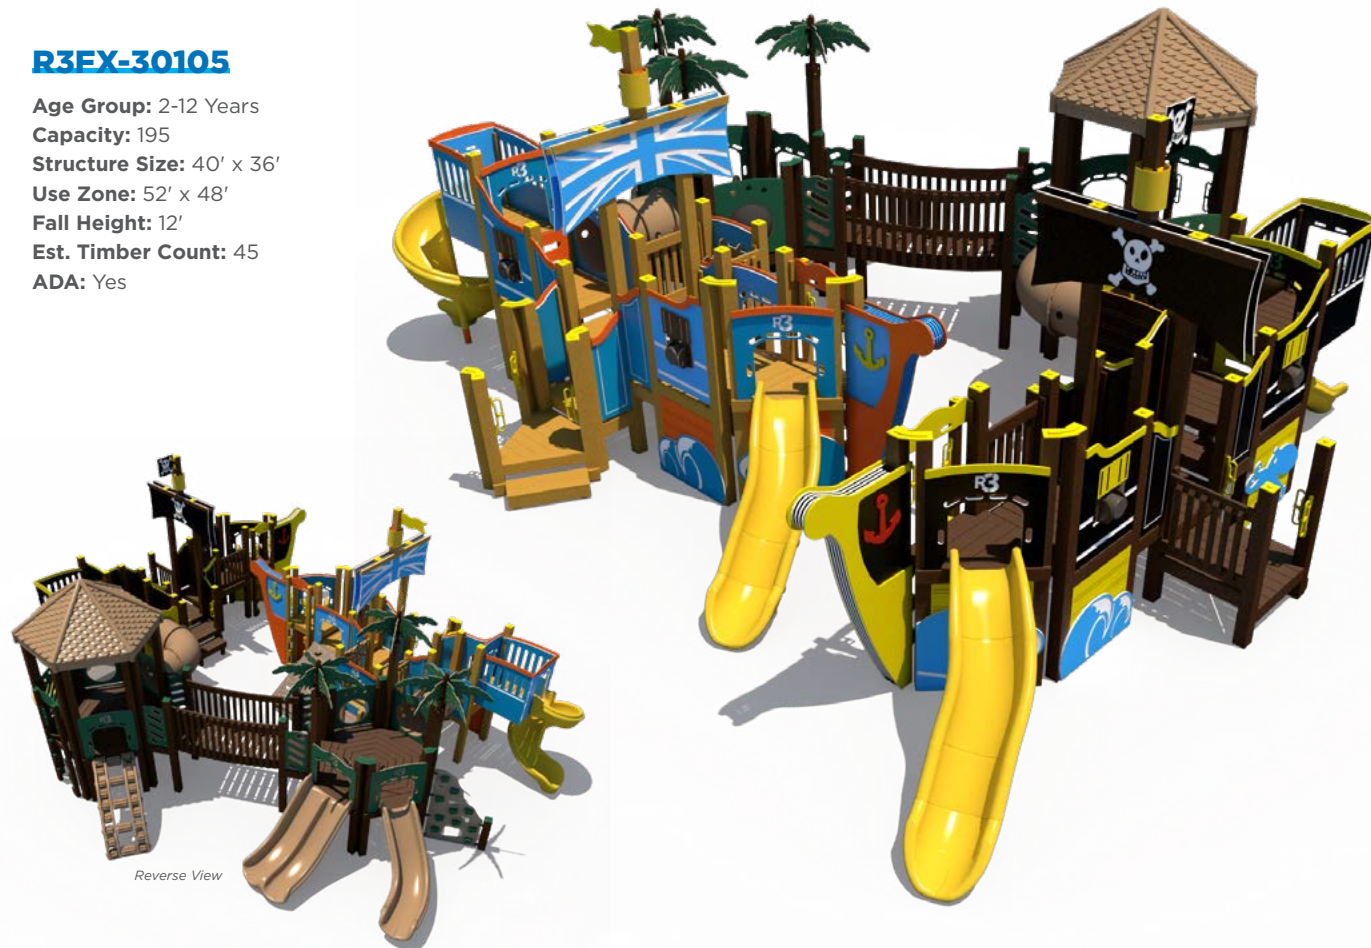

R3EX-30105

Age Group: 2-12 Years
Capacity: 195
Structure Size: 40' x 36'
Use Zone: 52' x 48'
Fall Height: 12'
Est. Timber Count: 45
ADA: Yes