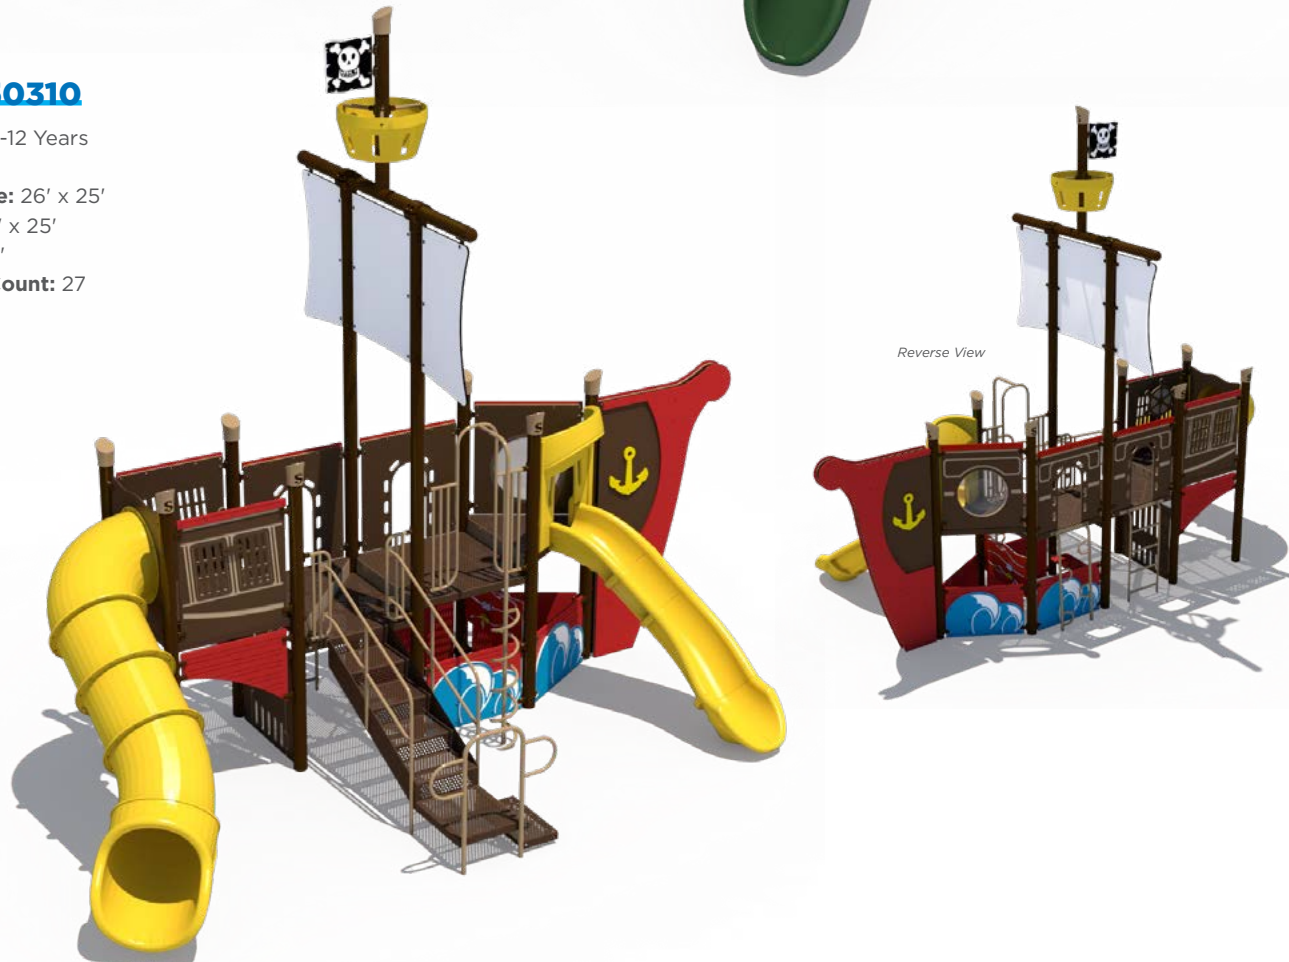

Ship Themed Play Structures

welcome aboard

All aboard! From pirate ships to shrimp boats, our collection of ship themed play structures proves there's no limit when creating a one-of-a-kind playground.

Theme Options

SRPEX-30010

Age Group: 2-5 Years
Capacity: 24
Structure Size: 18' x 12'
Use Zone: 29' x 23'
Fall Height: 3'
Est. Timber Count: 22
ADA: Yes

R3EX-30105

Age Group: 2-12 Years
Capacity: 195
Structure Size: 40' x 36'
Use Zone: 52' x 48'
Fall Height: 12'
Est. Timber Count: 45
ADA: Yes

R3EX-30035-R1

Age Group: 2-5 Years
Capacity: 129
Structure Size: 35' x 24'
Use Zone: 47' x 36'
Fall Height: 6'
Est. Timber Count: 37
ADA: Yes

CONCEPTUAL IDEAS Ship Themed

Inclusive!

R3EX-30068

Age Group: 2-12 Years
Capacity: 112
Structure Size: 38' x 35'
Use Zone: 50' x 49'
Fall Height: 6'
Est. Timber Count: 49
ADA: Yes

SRPEX-50310

Age Group: 2-12 Years
Capacity: 42
Structure Size: 26' x 25'
Use Zone: 38' x 25'
Fall Height: 5'
Est. Timber Count: 27
ADA: Yes

SRPEX-50060

Age Group: 2-5 Years
Capacity: 44
Structure Size: 21' x 17'
Use Zone: 33' x 27'
Fall Height: 4'
Est. Timber Count: 25
ADA: Yes