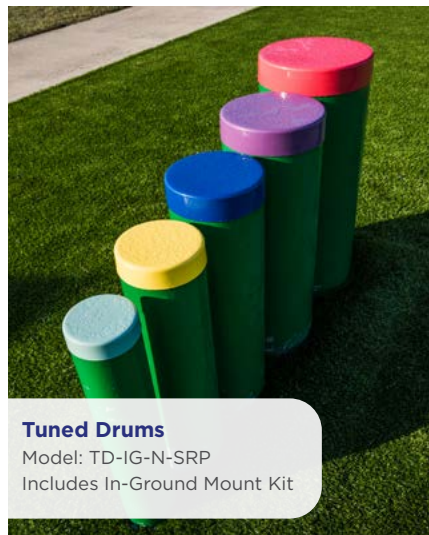

Griffin
Model: GRIF-IG-REC-SRP
Includes In-Ground Mount Kit

Rhythm
Model: RHYT-IG-REC-SRP
Includes In-Ground Mount Kit

Melody
Model: MELD-IG-REC-SRP
Includes In-Ground Mount Kit

Lily Pad Cymbals
Model: LPAD-G-IG-REC-SRP
Includes In-Ground Mount Kit