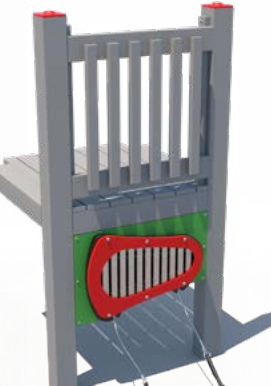

Solo
Ages: 2-12
Ground-Level Only
Aluminum or Fiberglass Keys

Porthole Wave
Ages: 2-12

Boat
Ages: 2-12

Bubble
Ages: 2-12

Porthole Dolphin
Ages: 2-12

Mirror
Ages: 2-12

Half Drive Shift
Ages: 2-12
Ground-Level Only