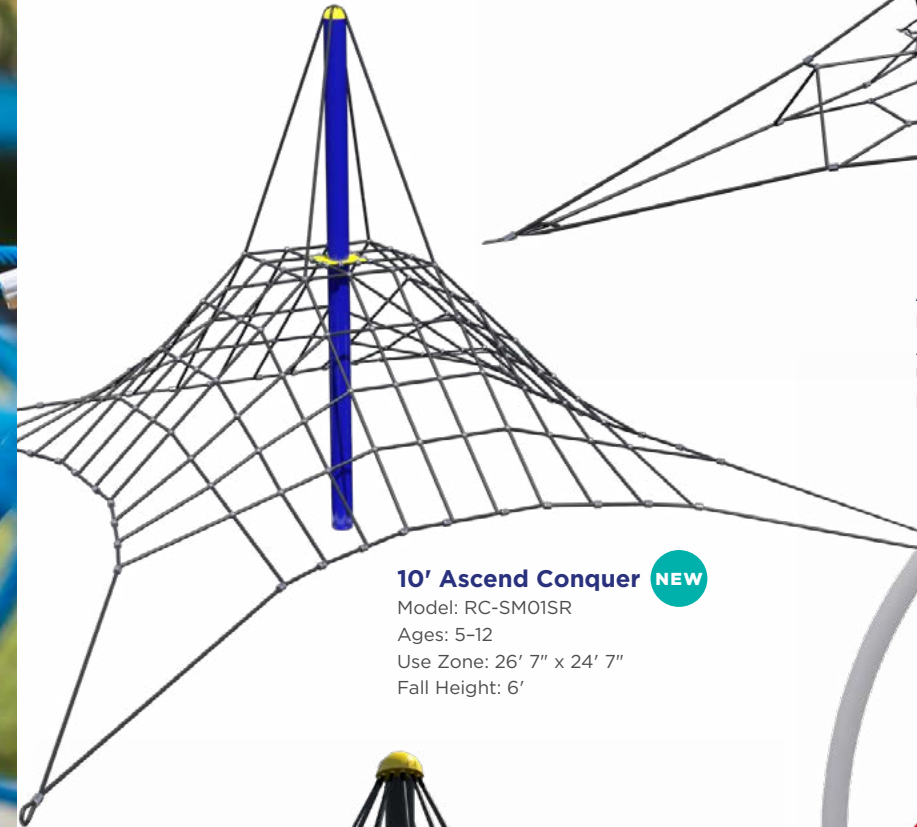

Physical Play Ascend Rope Climbers

13' Ascend Tower **NEW**
Model: RC-101SR
Ages: 5-12
Use Zone: 30' 7" x 30' 7"
Fall Height: 6'

Ascend Arch **NEW**
Model: RC-909SR
Ages: 5-12
Use Zone: 25' 6" x 25' 6"
Fall Height: 6'

10' Ascend Conquer **NEW**
Model: RC-SM01SR
Ages: 5-12
Use Zone: 26' 7" x 24' 7"
Fall Height: 6'

9' Ascend Web Whirl **NEW**
Model: RC-1200SR
Ages: 5-12
Use Zone: 18' 7" x 18' 7"
Fall Height: 4'

Rope Color Options