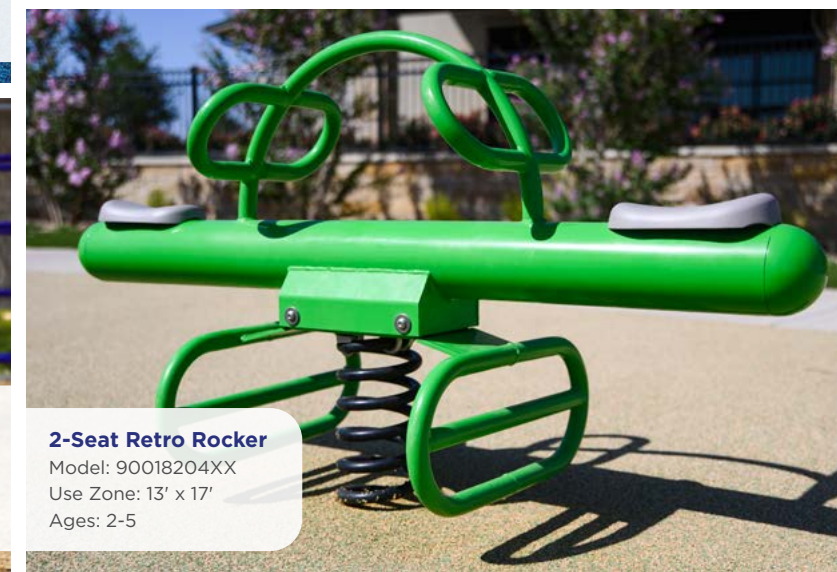

2-Seat Retro Rocker

Model: 90018204XX
Use Zone: 13' x 17'
Ages: 2-5