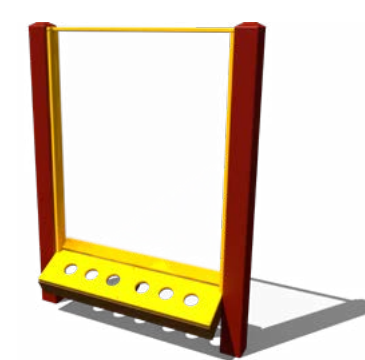

Art Mural
Single Panel: 41116
Dual Panel: 41117