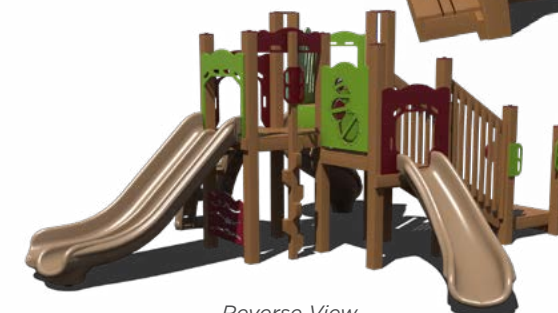

GFP-20710

Age Group: 5-12 Years
Capacity: 25-30
Structure Size: 24' x 20'
Use Zone: 36' x 32'
Fall Height: 6'
Est. Timber Count: 30

Reverse View