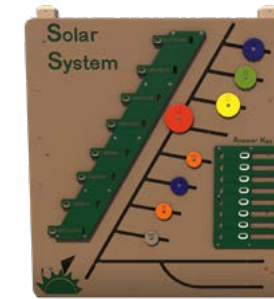

Investigate and Discover Table
Model: RECF0091XX
Dimensions: 2½' x 2' x 24"
Ages: 2-5

Rain Gauge
Model: 49030
Ages: 2-12

Solar System Panel
Model: RECF0053XX
Ages: 2-12
Arrange planets based on their proximity to the sun, size, etc.