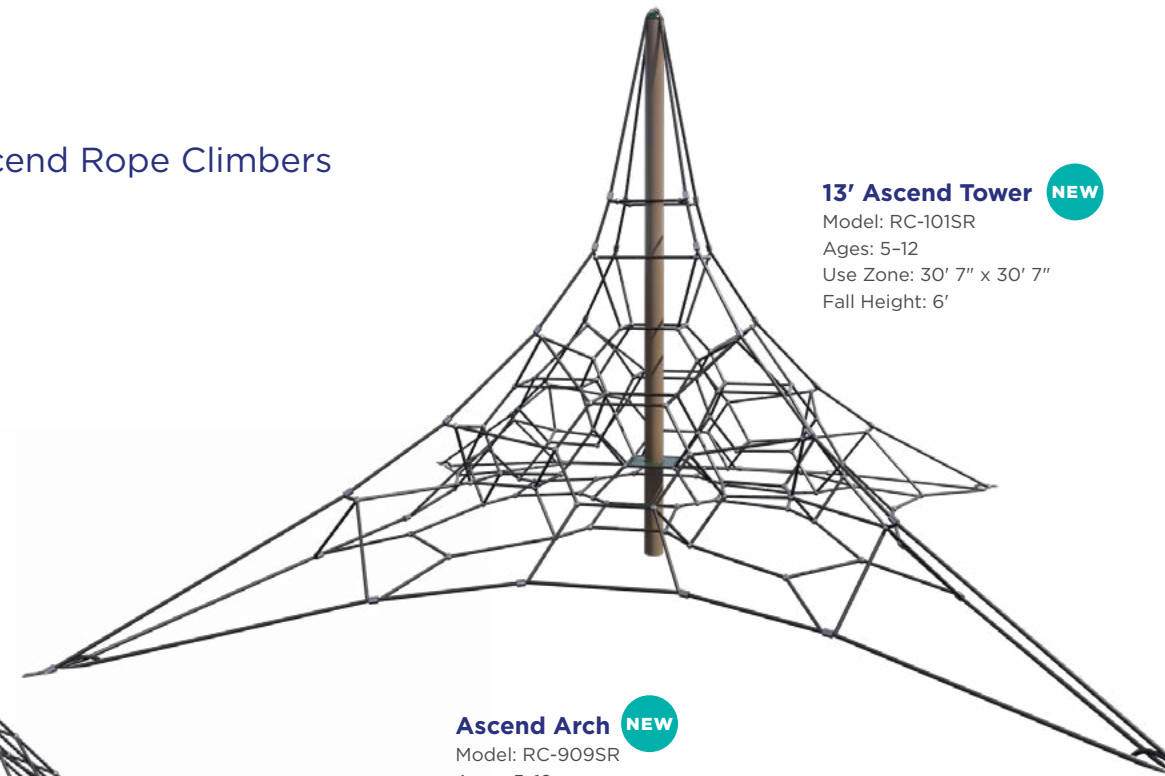

Physical Play Ascend Rope Climbers

13' Ascend Tower **NEW**
Model: RC-101SR
Ages: 5-12
Use Zone: 30' 7" x 30' 7"
Fall Height: 6'