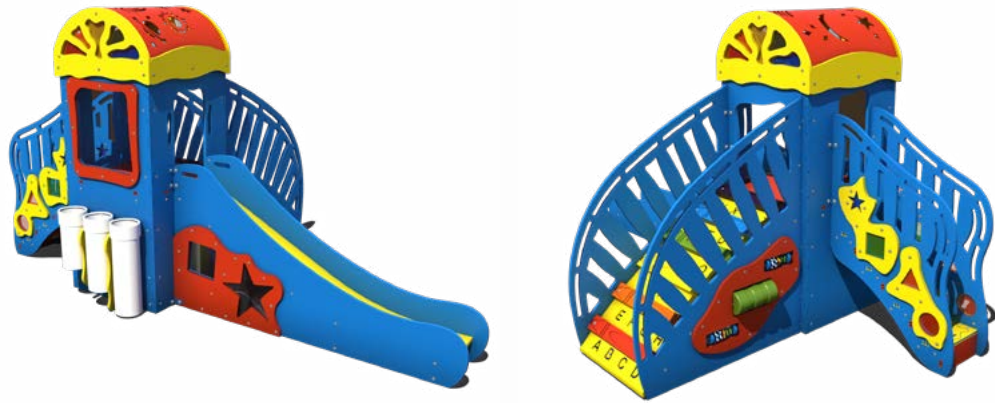

Reverse View

AIG012

- Age Group: 6-23 Months
 Capacity: 7
 Structure Size: 11' x 2 1/2'
 Use Zone: 24' x 15'
 Includes:
 • Slide
 • Bongos
 • Finger Maze
 • Stairs

AIG021

- Age Group: 6-23 Months
 Capacity: 8
 Structure Size: 11' x 6'
 Use Zone: 24' x 19'
 Includes:
 • Slide
 • Bongos
 • Shape Spinners
 • Stairs
 • Sound Cylinder and Bead Panel
 • Arch Climber