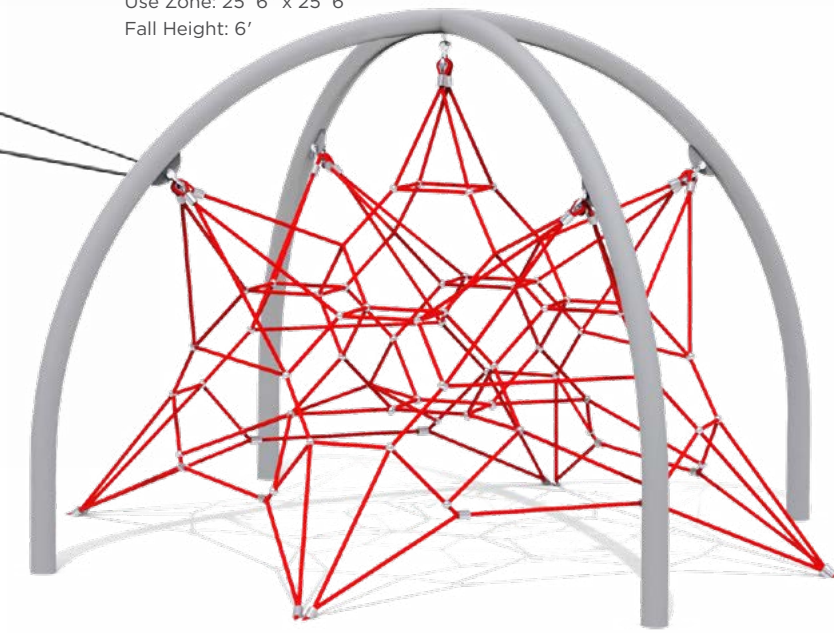

Ascend Arch **NEW**
Model: RC-909SR
Ages: 5-12
Use Zone: 25' 6" x 25' 6"
Fall Height: 6'

9' Ascend Web Whirl **NEW**
Model: RC-1200SR
Ages: 5-12
Use Zone: 18' 7" x 18' 7"
Fall Height: 4'