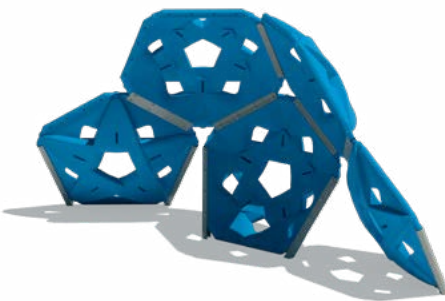

Criss Cross
Model: 87000034XX
Use Zone: 25' x 16'
Height: 6'
Ages: 5-12