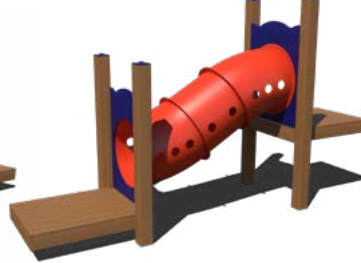

Zig-Zag Crawl Tube
Left or Right Zig-Zag
Ages: 2-5, 5-12
Decks: Equal Height Offset by 24"

Curved Crawl Tube
60° and 90° Curve Degrees
Ages: 2-5, 5-12

Wavy Crawl Tube
Ages: 2-5, 5-12
Length: 8'

Inclined Crawl Tube
12" and 24" Incline
Ages: 2-5, 5-12
Decks: Unequal Height