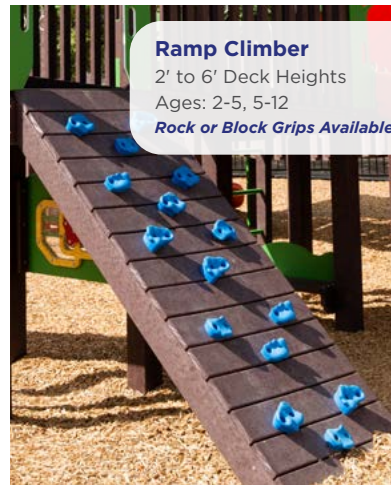

Rockin' Ramp
2' to 5' Deck Heights
Ages: 2-12

Ring Climber
3' Decks Only
Ages: 2-5, 5-12

Perceptual Motor Wall
3' to 5' Deck Heights
Ages: 2-5, 5-12

Snake Climber
4' to 5' Decks
Ages: 5-12

Loop Climber
3' and 4' Decks Only
Ages: 2-5, 5-12

Pent Climber
3' and 5' Decks Only
Ages: 2-5, 5-12

Mountain Climber
3' and 5' Decks Only
Ages: 5-12

Chain Link Climber
4' and 5' Decks Only
Ages: 2-5, 5-12

PVC Cargo Net Climber
4' to 5' Decks
Ages: 2-5, 5-12

Clover Climber
2' to 8' Decks
Ages: 2-5, 5-12

Components Climbers & Steps

Bedrock Climber
3' and 4' Decks Only
Ages: 2-5, 5-12

Rock Wall Climber
2' to 8' Deck Heights
Ages: 2-5, 5-12

Education Climber
4' and 5' Decks Only
Ages: 2-5, 5-12

Tree Climber
2' to 8' Deck Heights
Ages: 2-5, 5-12

Ramp Climber
2' to 6' Deck Heights
Ages: 2-5, 5-12
Rock or Block Grips Available

Vertical Rung Ladder
2' to 8' Deck Heights
Ages: 2-5, 5-12

Disk Climber
2' to 8' Deck Heights
Ages: 2-12