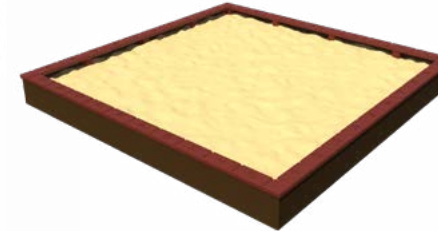

Solar System Panel
Model: RECF0053XX
Ages: 2-12
Arrange planets based on their proximity to the sun, size, etc.

MathMagic Sandbox
6' Model: RECF0074XX
8' Model: RECF0075XX
10' Model: RECF0076XX
Ages: 2-12
Locate buried materials using a grid formula