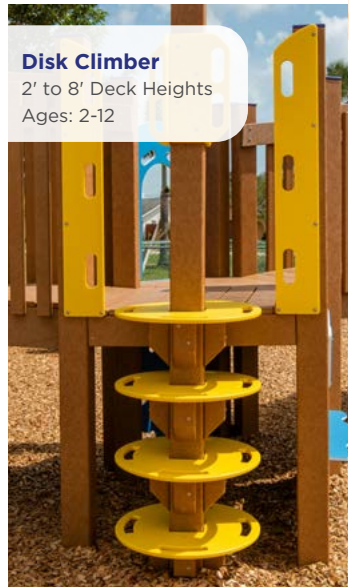

Clover Climber
2' to 8' Decks
Ages: 2-5, 5-12

Components Climbers & Steps

Bedrock Climber
3' and 4' Decks Only
Ages: 2-5, 5-12

Rock Wall Climber
2' to 8' Deck Heights
Ages: 2-5, 5-12

Education Climber
4' and 5' Decks Only
Ages: 2-5, 5-12

Tree Climber
2' to 8' Deck Heights
Ages: 2-5, 5-12

Ramp Climber
2' to 6' Deck Heights
Ages: 2-5, 5-12
Rock or Block Grips Available

Vertical Rung Ladder
2' to 8' Deck Heights
Ages: 2-5, 5-12

Disk Climber
2' to 8' Deck Heights
Ages: 2-12