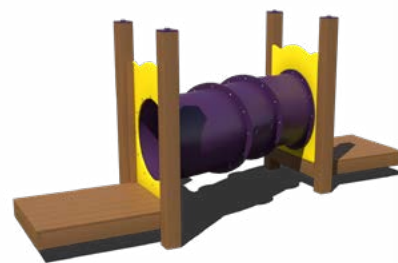

Zig-Zag Crawl Tube
Left or Right Zig-Zag
Ages: 2-5, 5-12
Decks: Equal Height Offset by 24"

Curved Crawl Tube
60° and 90° Curve Degrees
Ages: 2-5, 5-12

Wavy Crawl Tube
Ages: 2-5, 5-12
Length: 8'

Inclined Crawl Tube
12" and 24" Incline
Ages: 2-5, 5-12
Decks: Unequal Height