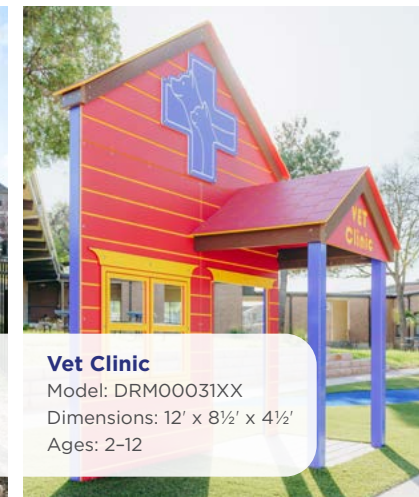

Market
Model: DRM00029XX
Dimensions: 12' x 9½' x 4½'
Ages: 2-12

Vet Clinic
Model: DRM00031XX
Dimensions: 12' x 8½' x 4½'
Ages: 2-12

Commissary
Model: DRM00035XX
Dimensions: 12¾' x 9½' x 4½'
Ages: 2-12

Outfitter
Model: DRM00030XX
Dimensions: 10½' x 9¼' x 4½'
Ages: 2-12