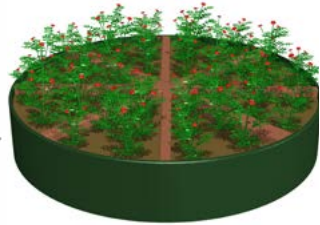

Cedar Raised Planter Box
2' x 4' x 16½": RECF0047XX
2' x 6' x 16½": RECF0048XX

Full Pizza Garden
Model: 49387
Diameter: 49"
Ages: 2-12
Half Pizza Garden Also Available

Garden Bridge
6': RECF0040XX
8': RECF0041XX