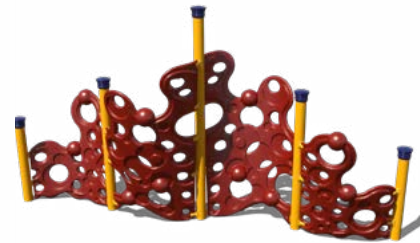

4-Section Bubble Wall
2-5 Years: AFR0091XX
5-12 Years: EFR0069XX
Use Zone: 14' x 30'
2-5 Years 2-Section (AFR0089XX) Also Available