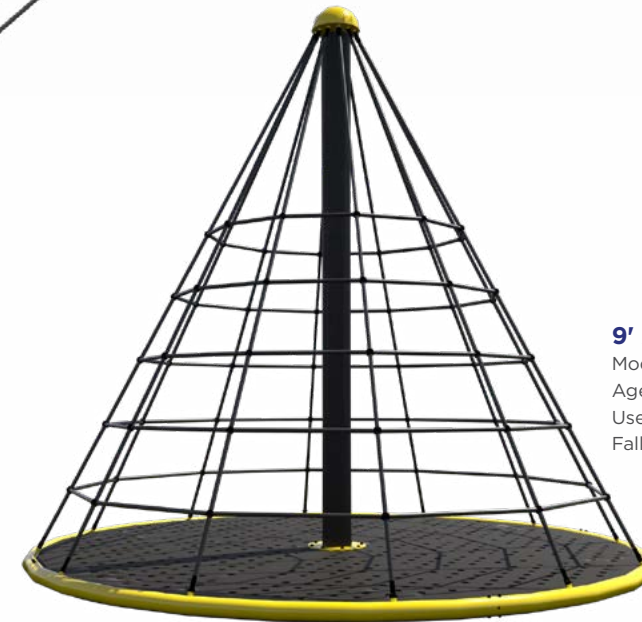

Physical Play Ascend Rope Climbers

13' Ascend Tower **NEW**
Model: RC-101SR
Ages: 5-12
Use Zone: 30' 7" x 30' 7"
Fall Height: 6'

Ascend Arch **NEW**
Model: RC-909SR
Ages: 5-12
Use Zone: 25' 6" x 25' 6"
Fall Height: 6'

10' Ascend Conquer **NEW**
Model: RC-SM01SR
Ages: 5-12
Use Zone: 26' 7" x 24' 7"
Fall Height: 6'

9' Ascend Web Whirl **NEW**
Model: RC-1200SR
Ages: 5-12
Use Zone: 18' 7" x 18' 7"
Fall Height: 4'

Rope Color Options