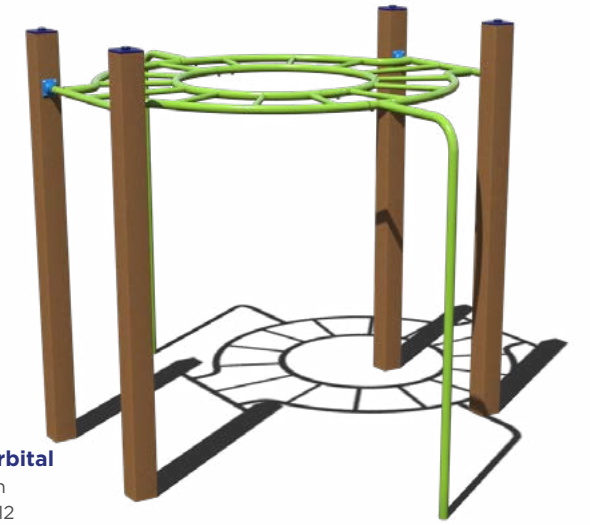

Clover Climber
2' to 8' Decks
Ages: 2-5, 5-12

Components Climbers & Steps

Bedrock Climber
3' and 4' Decks Only
Ages: 2-5, 5-12

Rock Wall Climber
2' to 8' Deck Heights
Ages: 2-5, 5-12

Education Climber
4' and 5' Decks Only
Ages: 2-5, 5-12

Tree Climber
2' to 8' Deck Heights
Ages: 2-5, 5-12

Ramp Climber
2' to 6' Deck Heights
Ages: 2-5, 5-12
Rock or Block Grips Available

Vertical Rung Ladder
2' to 8' Deck Heights
Ages: 2-5, 5-12

Disk Climber
2' to 8' Deck Heights
Ages: 2-12

Components Overhead Events

Rung
Straight, Zig-Zag, Wavy, Arched
8' Length
Ages: 5-12

360° Orbital
8' Length
Ages: 5-12

Loop Rung
Straight, 90°
8' Length
Ages: 5-12

Tri-Rung
Straight, Zig-Zag, 90°
8' Length
Ages: 5-12