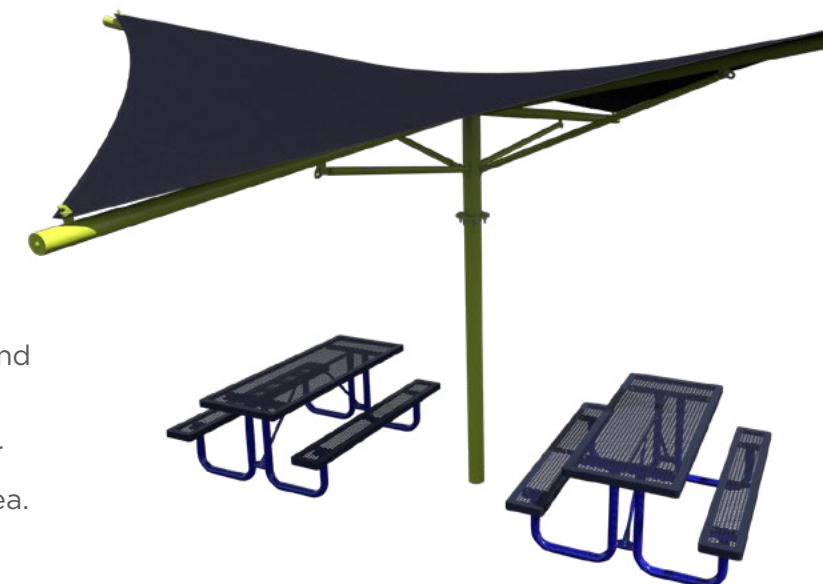

Pictured: Gable\_End Shelter with Rectangular Picnic Tables

**CONSIDER:** Splash Pad Shade for Participants  
Pockets of shade on the outer edges of your splash pad provide relief from the sun for those who are participating in all the water fun. Opt for a single post shade structure to ensure clear supervision sight lines.

Pictured: Flower Shade

**CONSIDER:** Shaded Seating for Caregivers  
Shaded spaces with table seating away from all the water fun provide cool areas for caregivers and others who are supervising. Opting for a single post shade structure allows you to create smaller pockets of shade throughout your splash pad area.

Pictured: Hypar Umbrella with Rectangular Picnic Tables

**CONSIDER:** Site Furnishings

For maximum supervision, place benches along the outer edges of your splash pad for caregivers. Including trash receptacles within your site is also a must to keep the area tidy.

Pictured: Zion Bench with Armrests and Zion Trash Receptacle

**CONSIDER:** Themed Amenities

Who said amenities had to be standard? In addition to any themed splash pad equipment, themed shade and themed benches help to round out the environment.