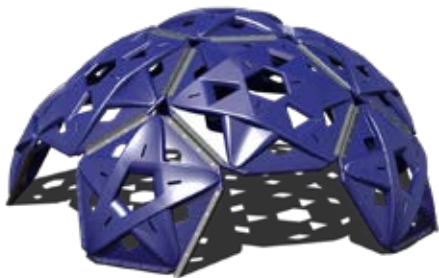

NEW **Mole Hill**
Model: 87000010XX
Use Zone: 26' x 26'
Height: 6'
Ages: 5-12