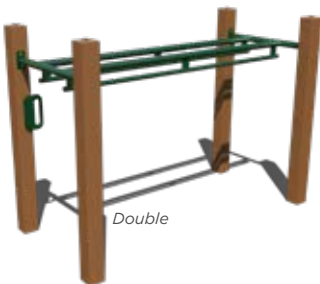

Snake Climber
4' to 5' Decks
Ages: 5-12

Components Overhead Events

Rung
 Straight, Zig-Zag, Wavy, Arched
 8' Length
 Ages: 5-12

360° Orbital
 8' Length
 Ages: 5-12

Loop Rung
 Straight, 90°
 8' Length
 Ages: 5-12

Tri-Rung
 Straight, Zig-Zag, 90°
 8' Length
 Ages: 5-12

Single & Double Trapeze Ring
 Straight and 90° (Single Only)
 8' Length
 Ages: 5-12

3-Wheel Swinger
 8' Length
 Ages: 5-12

Single & Double Parallel Bar
 8' Length
 Ages: 5-12