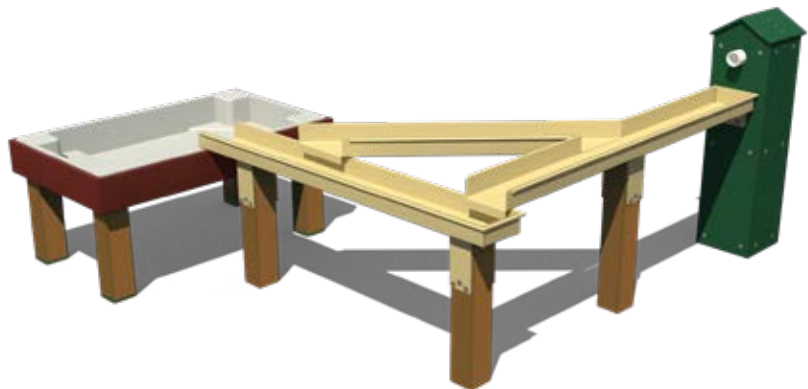

Tri-Directional Trough System

Left Model: 44108-L-24

Right Model: 44108-R-24

Dimensions: 14' x 14' x 24'

Ages: 2-5

Infant Water Table

Model: 44118

Dimensions: 2' x 3¹/₂' x 1'