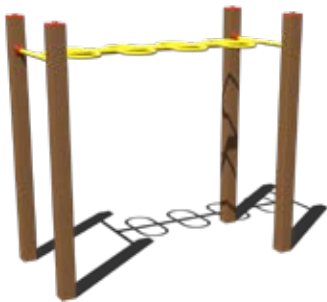

Ring Climber
3' Decks Only
Ages: 2-5, 5-12

Coil Climber
3' to 8' Deck Heights
Ages: 2-5, 5-12

Clover Climber
2' to 8' Decks
Ages: 2-5, 5-12

Loop Climber
3' and 4' Decks Only
Ages: 2-5, 5-12

Mountain Climber
3' and 5' Decks Only
Ages: 5-12

Snake Climber
4' to 5' Decks
Ages: 5-12

Components Overhead Events

Rung
 Straight, Zig-Zag, Wavy, Arched
 8' Length
 Ages: 5-12

360° Orbital
 8' Length
 Ages: 5-12

Loop Rung
 Straight, 90°
 8' Length
 Ages: 5-12