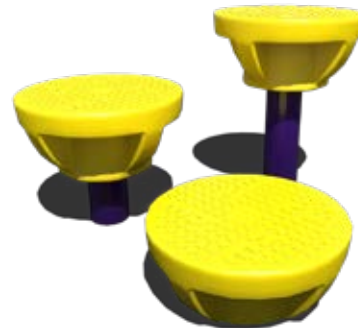

Physical Play Balance, Sports, and Games

Rubber Mushrooms
 Diameter: 18"
 Includes: Grounds Anchors

Height	Part No.	Height	Part No.
11.5"	MS-02	19.5"	MS-04
15.5"	MS-03	23.5"	MS-05

Soccer Goals Set
 Model: 60019202XX
 Ages: 2-5, 5-12
 Dimensions: 12' x 6' Height
 Includes Two Goals with Nets

*Need replacement nets?
 Order MSC-1585XX at \$423*

Balance Beam
 Ages: 2-5 (>12" Install Height), 5-12 (>16" Install Height)

Style	Length	Use Zone	Item Number
Zig-Zag	9.75'	15' x 22'	90021016XX
Straight	6'	13' x 18'	90021006XX
	8'	13' x 20'	90021008XX