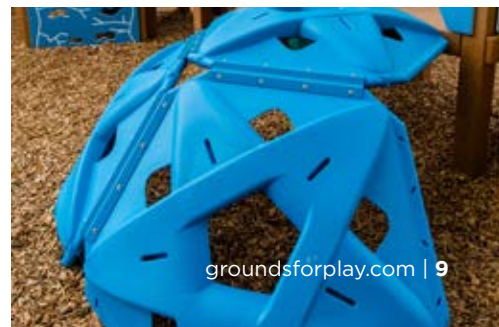

FEATURED PRODUCTS

- R3-20588-1
- Single Post Bongo Drums