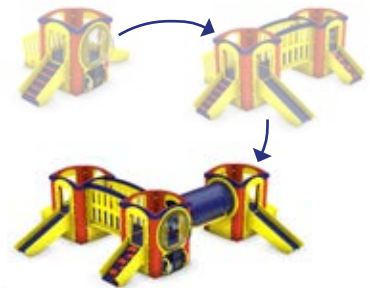

Phase Three

1. **Structure:** TFR0518XX
   Age Group: 6-23 Months
   Capacity: 15
   Structure Size: 14' x 15'
   Includes:
2. Phase Two
   - Crawl Tube
   - Slide
   - Activity Panels