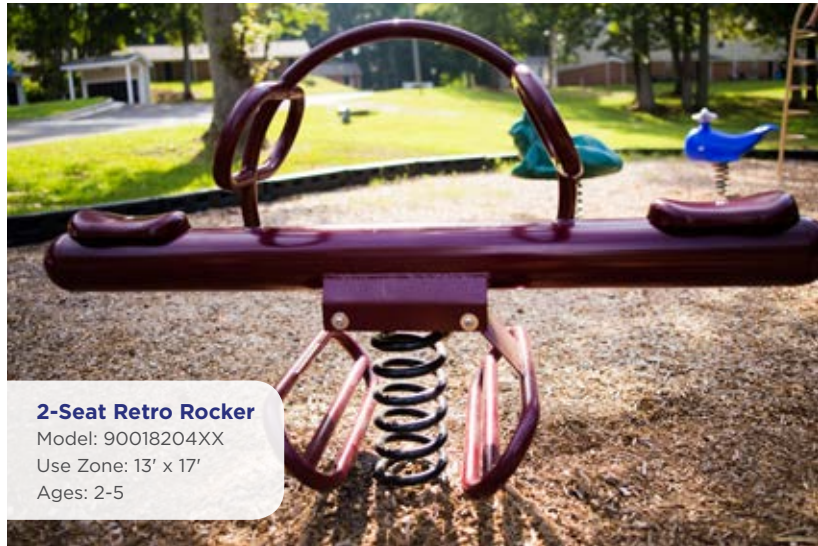

Physical Play Motion

INCLUSIVE
Inclusive Orbit
 Model: PLD0010XX
 Use Zone: 20' x 20'
 Ages: 5-12

2-Seat Retro Rocker
 Model: 90018204XX
 Use Zone: 13' x 17'
 Ages: 2-5

INCLUSIVE
Gravity Bowl
 Model: PLD0005XX
 Use Zone: 17' x 17'
 Ages: 2-12