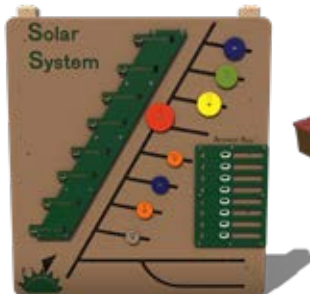

Outdoor Classroom Science & Math

Sun Dial
 Model: 49031
 Ages: 2-12

Investigate and Discover Table
 Model: 49072D
 Dimensions: 2½' x 2' x 24"
 Ages: 2-5

Science Center
 Model: PLH10023XX
 Ages: 2-12

Rain Gauge
 Model: 49030
 Ages: 2-12