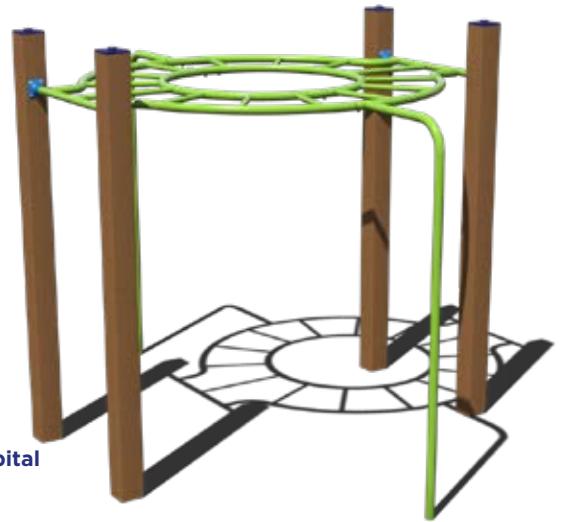

Ring Climber
3' Decks Only
Ages: 2-5, 5-12

Coil Climber
3' to 8' Deck Heights
Ages: 2-5, 5-12

Clover Climber
2' to 8' Decks
Ages: 2-5, 5-12

Loop Climber
3' and 4' Decks Only
Ages: 2-5, 5-12

Mountain Climber
3' and 5' Decks Only
Ages: 5-12

Snake Climber
4' to 5' Decks
Ages: 5-12

Components Overhead Events

Rung
 Straight, Zig-Zag, Wavy, Arched
 8' Length
 Ages: 5-12

360° Orbital
 8' Length
 Ages: 5-12

Loop Rung
 Straight, 90°
 8' Length
 Ages: 5-12