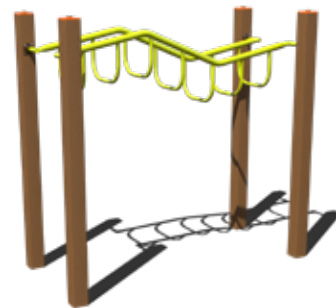

Tri-Rung
 Straight, Zig-Zag, 90°
 8' Length
 Ages: 5-12

Single & Double Trapeze Ring
 Straight and 90° (Single Only)
 8' Length
 Ages: 5-12

3-Wheel Swinger
 8' Length
 Ages: 5-12

Single & Double Parallel Bar
 8' Length
 Ages: 5-12

Wavy Deep Rung
 8' Length
 Ages: 5-12

Track Glide
 10' Length
 Ages: 5-12

Components Deck Connectors

Arch Bridge
4' and 8' Lengths
Ages: 2-12

Flat Bridge
6' and 8' Lengths
ADA Ramp Also Available

Clatter Bridge
8' Length