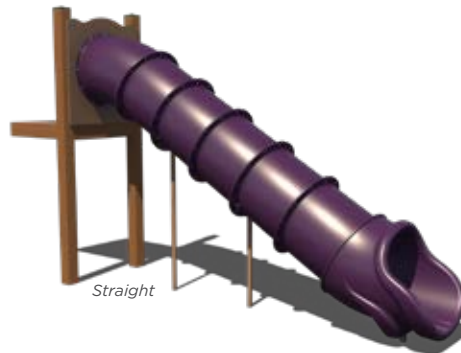

Straight

MORE DESIGN OPTIONS!
Tube Slide
Available as Straight, 90° Turn,
Zig-Zag, and Spiral