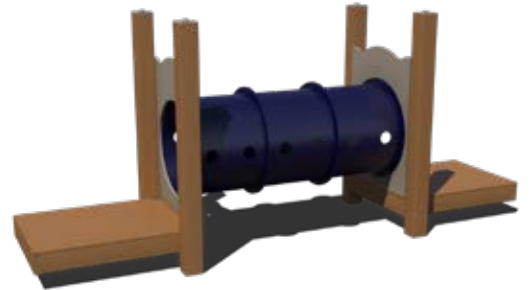

Straight Crawl Tube
2', 4', 6', and 8' Lengths
Ages: 2-5, 5-12