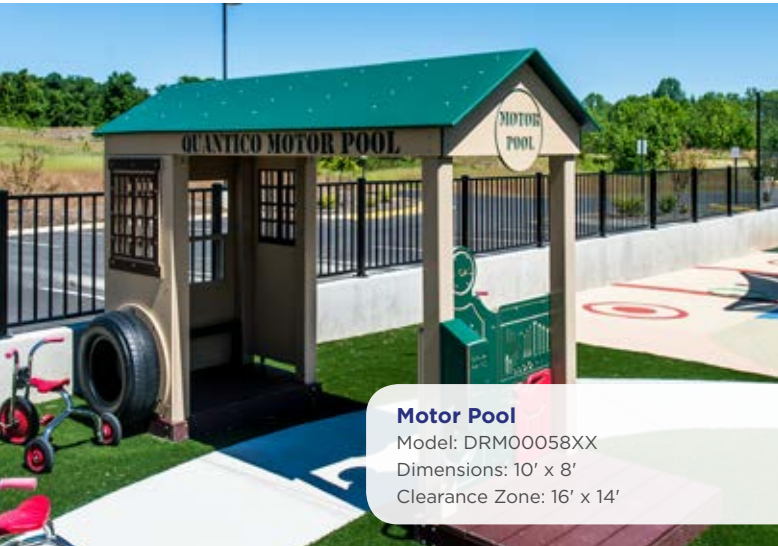

Dramatic Play Trike Track Accessories

Motor Pool
Model: DRM00058XX
Dimensions: 10' x 8'
Clearance Zone: 16' x 14'