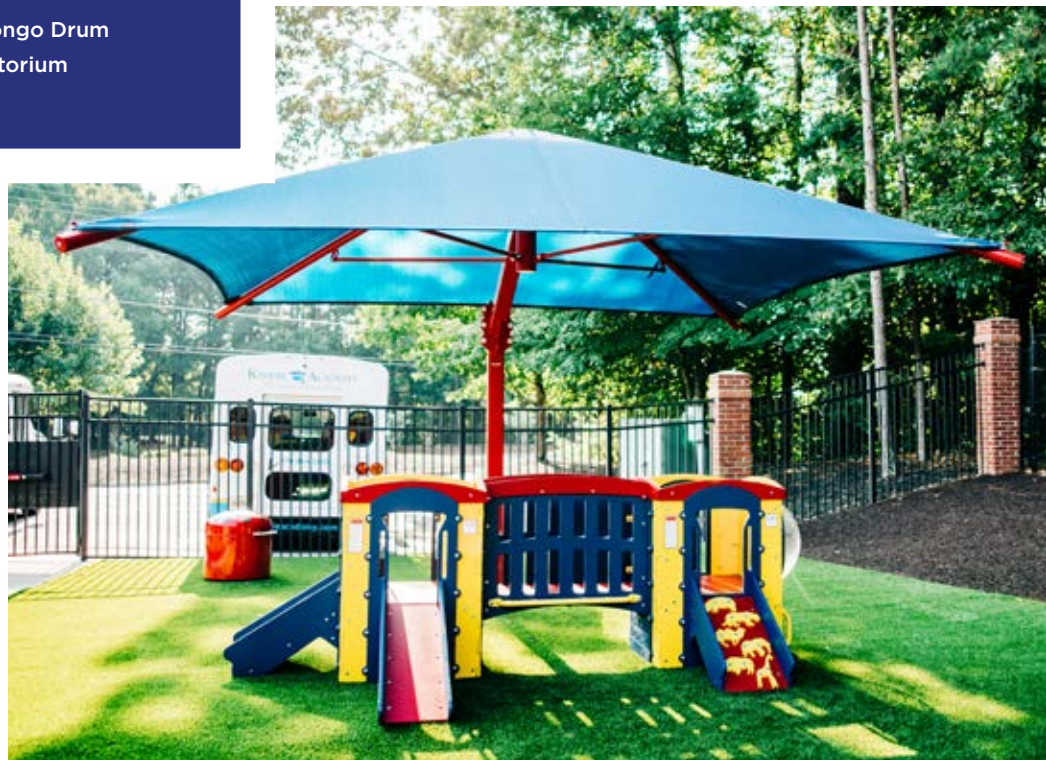

KIDDIE ACADEMY OF JOHN'S CREEK JOHN'S CREEK, GEORGIA

FEATURED PRODUCTS

- Cantilever Umbrella
- Step Activity Center
- Ladybug Drum
- Tot-Trek
- Single Post Bongo Drum
- Infant Exploratorium
- Glockenspiel