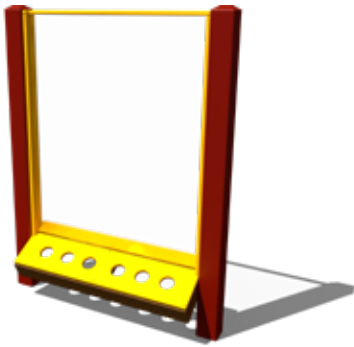

Art Mural
Single Panel: 41116
Dual Panel: 41117