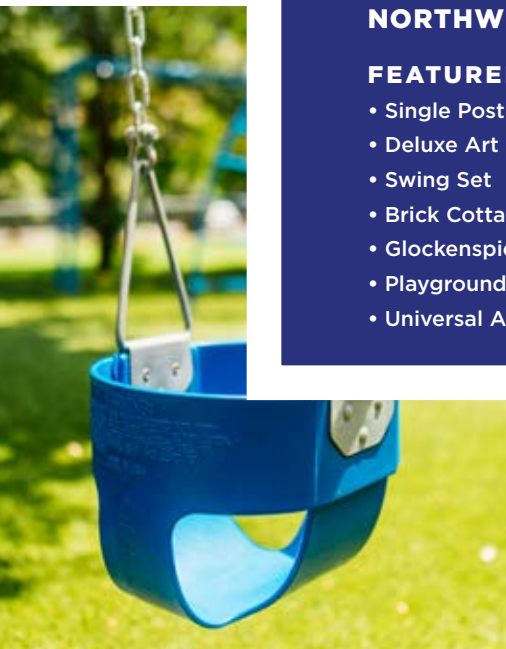

- Single Post Bongo Drum
- Deluxe Art Studio
- Swing Set
- Brick Cottage Playhouse
- Glockenspiel
- Playground Bench
- Universal Art Easel

FEATURED PROJECT

KIDDIE ACADEMY OF JOHN'S CREEK JOHN'S CREEK, GEORGIA