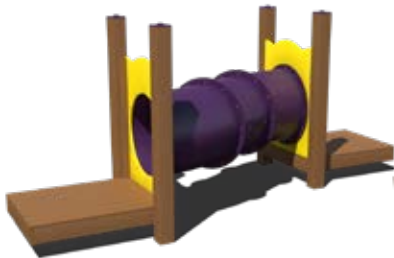

Components Deck Connectors

Straight Crawl Tube
2', 4', 6', and 8' Lengths
Ages: 2-5, 5-12

Curved Crawl Tube
60° and 90° Curve Degrees
Ages: 2-5, 5-12

Wavy Crawl Tube
Ages: 2-5, 5-12
Length: 8'

Inclined Crawl Tube
12" and 24" Incline
Ages: 2-5, 5-12
Decks: Unequal Height

DID YOU KNOW? Most of our standard bridges and ramps allow us to connect decks of differing heights.