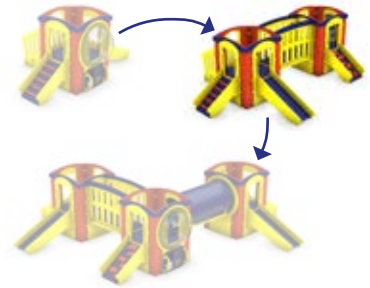

Phase Two

1. **Structure:** TFR0533XX
   Age Group: 6-23 Months
   Capacity: 10
   Structure Size: 12' x 8'
   Includes:
2. Phase One
   - Bridge
   - Climber
   - Stairs
   - Activity Panels