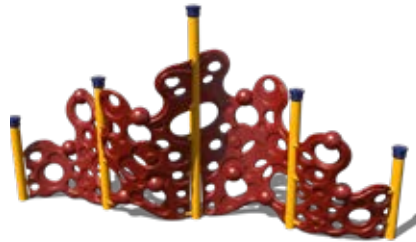

4-Section Bubble Wall
2-5 Years: AFR0091XX
5-12 Years: EFR0069XX
Use Zone: 14' x 30'
2-5 Years 2-Section (AFR0089) Also Available