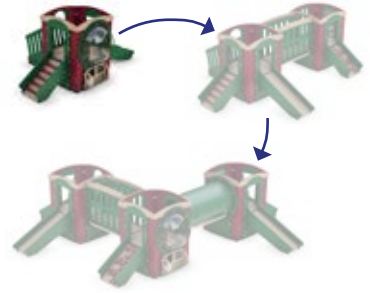

Phase One

1. **Structure:** TFR0520XX
   Age Group: 6-23 Months
   Capacity: 5
   Structure Size: 8' x 6'
   Includes:
2. Stairs
   - Slide
   - Bubble Window
   - Texture Panel
   - Climber