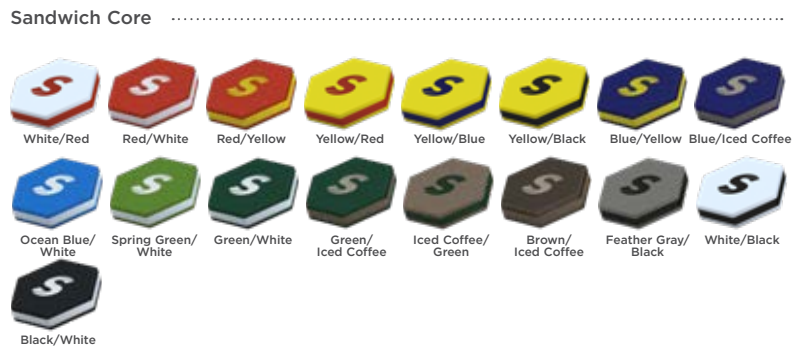

Color Options

Metal Colors

Plastic Colors

Activity Panel & Panel Colors

Shade Colors | More Available!

Recycled Deck & Post Colors

Belt Seat Colors

Colors shown on this page are only representations of our colors. Please ask your representative for actual color samples.