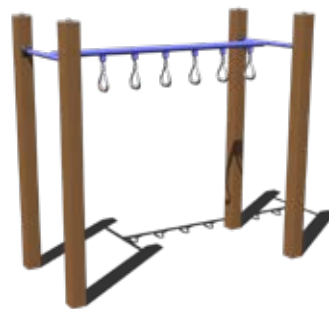

Ring Climber
3' Decks Only
Ages: 2-5, 5-12

Coil Climber
3' to 8' Deck Heights
Ages: 2-5, 5-12

Clover Climber
2' to 8' Decks
Ages: 2-5, 5-12

Loop Climber
3' and 4' Decks Only
Ages: 2-5, 5-12

Mountain Climber
3' and 5' Decks Only
Ages: 5-12

Snake Climber
4' to 5' Decks
Ages: 5-12

Components Overhead Events

Rung
 Straight, Zig-Zag, Wavy, Arched
 8' Length
 Ages: 5-12

360° Orbital
 8' Length
 Ages: 5-12

Loop Rung
 Straight, 90°
 8' Length
 Ages: 5-12

Tri-Rung
 Straight, Zig-Zag, 90°
 8' Length
 Ages: 5-12

Single & Double Trapeze Ring
 Straight and 90° (Single Only)
 8' Length
 Ages: 5-12

3-Wheel Swinger
 8' Length
 Ages: 5-12

Single & Double Parallel Bar
 8' Length
 Ages: 5-12