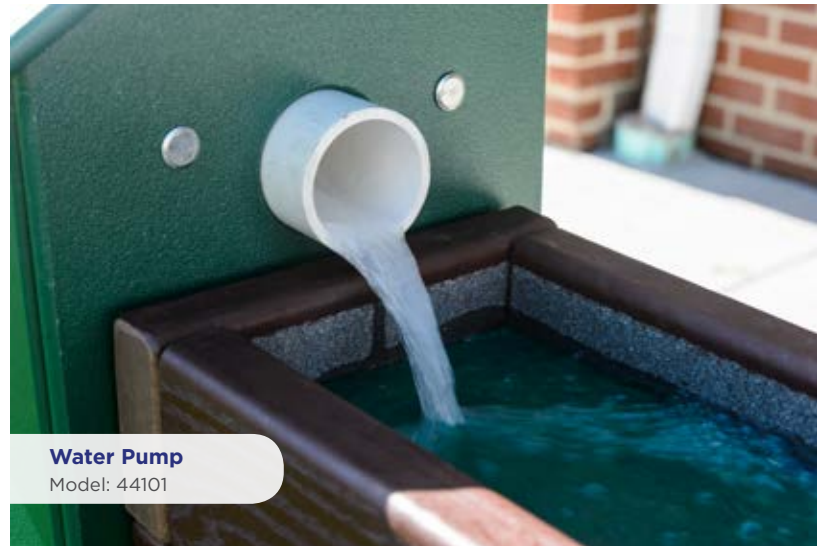

Water Pump

Model: 44101

Nearby Water Source Required

A water source is required for most of our water play equipment. Ask your Design Consultant for details!