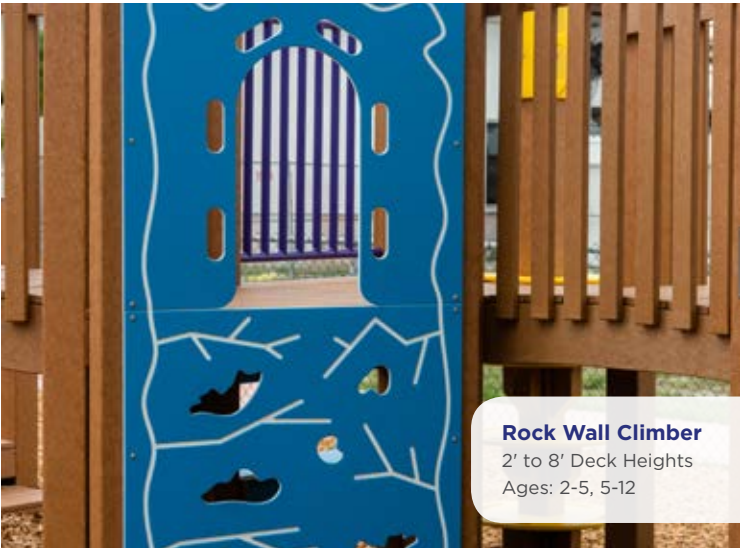

Components Slides

90° Curve Slide
3' Deck Height
Ages: 2-5

Open Spiral Slide
6' Deck Height
Ages: 5-12

Straight Slide
6' to 8' Deck Heights
Ages: 2-5, 5-12

Wave Slide
3', 6', and 8' Deck Heights
Ages: 5-12

Curve Slide
4' Deck Height: Left & Right Turn
5' Deck Height: Right Turn
Ages: 2-5, 5-12

Single Chute Slide
2' to 8' Deck Heights
Multiple Configurations Available
Ages: 2-5, 5-12

Double Slide
3' to 7' Deck Heights
Ages: 2-5, 5-12

Rock Wall Climber
2' to 8' Deck Heights
Ages: 2-5, 5-12

Disk Climber
2' to 8' Deck Heights
Ages: 2-12

Single Zipper Climber
2' to 8' Deck Heights
Ages: 2-5, 5-12

Double Zipper Climber
3' to 8' Deck Heights
Ages: 2-5, 5-12

Rockin' Ramp
2' to 5' Deck Heights
Ages: 2-12

Ramp Climber (Block Grips)
2' to 6' Deck Heights
Ages: 2-5, 5-12
Rock Grips Also Available

Over Under Climber
2' to 6' Deck Heights
Ages: 2-5, 5-12

Perceptual Motor Wall Climber
3' to 5' Deck Heights
Ages: 2-5, 5-12