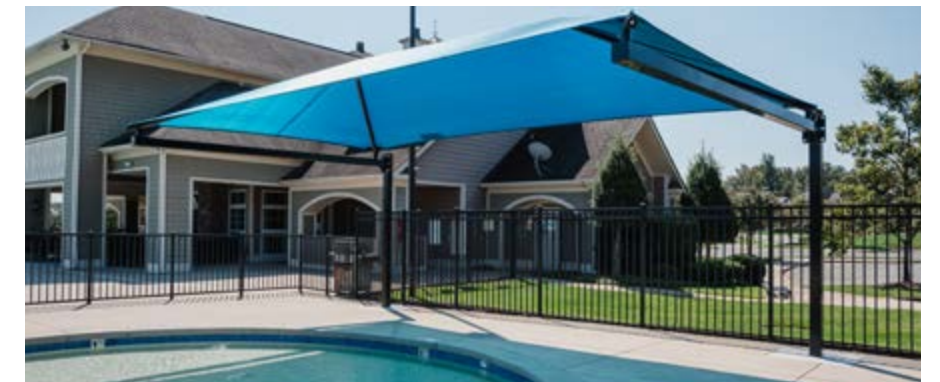

Kite Hip Sail

great flexibility

- Popular choice for pools, splash pads, and dining areas
- Kite-shaped design allows for great flexibility and many configurations
- Great for covering uniquely shaped spaces
- Features three columns at equal entry height, with the fourth being a diagonal elevated column
- Must be designed in a square size

SIZES

10'-25' Square

OPTIONS, FEATURES, AND FABRIC

Surface or In-Ground Mount
8', 10', or 12' Height, Custom Heights Available
With or Without Glide Elbow™
Traditional Shade Fabric

Sand Dollar Sail

a layered sail design

- Overlapping fabric
- Offers great coverage

SHAPES AND SIZES

OPTIONS, FEATURES, AND FABRIC

Surface or In-Ground Mount
8', 10', or 12' Height, Custom Heights Available
Traditional Shade Fabric

▶ Search Dorothea Dix Park Shade on YouTube to see this shade in action.

Standard Cantilever

open space design

- Great solution for covering walkways, bus stop seating, and bleachers
- Most economical way of providing car parking shade
- Ideal solution for covering areas that require a lot of open space

SIZES

18' x 20', 18' x 27', 18' x 36'

OPTIONS, FEATURES, AND FABRIC

Surface or In-Ground Mount
8', 10', or 12' Height, Custom Heights Available
With or Without Glide Elbow™
Traditional Shade Fabric

▶ Search GreenArch Apartments Parking Lot Shade on YouTube to see this shade in action.

Hanging Cantilever

cover any distance

- Great solution for walkways, bus stop seating, and bleachers
- Has a preferred max width of 18' but can be configured with multiple bays to cover any distance
- While standard sizes are available with 8' heights, it can be custom made for your location

SIZES

10' x 20', 12' x 20', 14' x 24'

OPTIONS, FEATURES, AND FABRIC