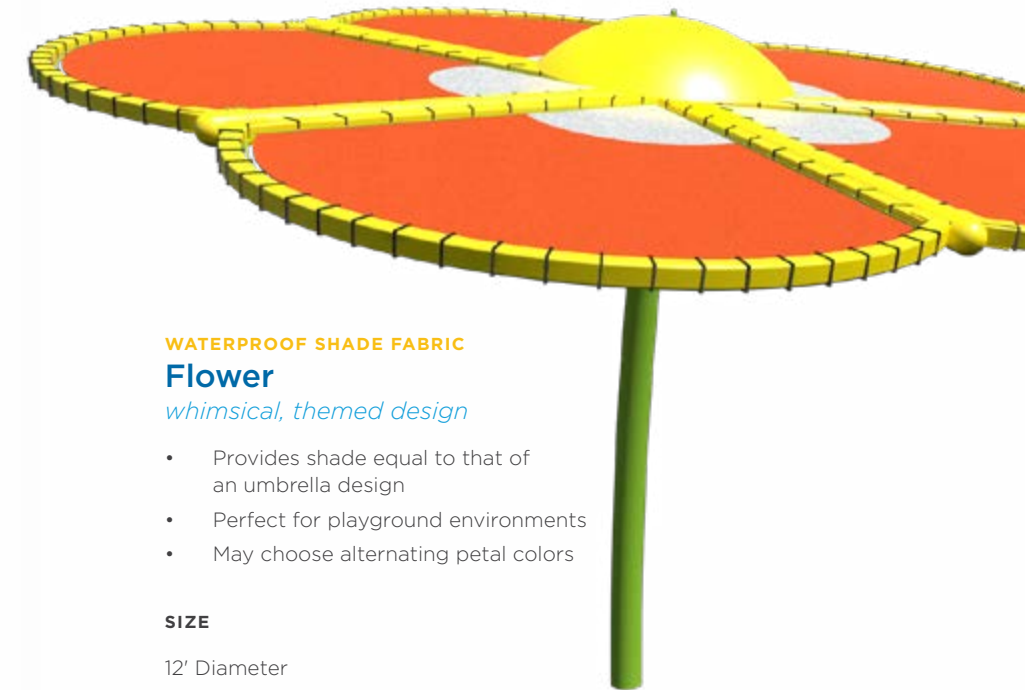

**OPTIONS, FEATURES, AND FABRIC**

Surface Mount  
8', 10', or 12' Height, Custom Heights Available  
Traditional Shade Fabric

**Halo Disc**  
*modern, slim design*

- Unique, architectural design
- Features a slim fabric disc suspended from two curved columns
- Great solution for unique landscape designs

**SIZE**

15' and 21' Diameter

**OPTIONS, FEATURES, AND FABRIC**

Surface Mount  
11' (15' Dia.) or 12' Height (21' Dia.)  
Traditional Shade Fabric

Top View

**WATERPROOF SHADE FABRIC**

**Flower**

*whimsical, themed design*

- Provides shade equal to that of an umbrella design
- Perfect for playground environments
- May choose alternating petal colors

**SIZE**

12' Diameter

**OPTIONS, FEATURES, AND FABRIC**

Surface or In-Ground Mount  
14' at Highest Point, 10' at Lowest Point  
Waterproof Shade Fabric, Custom Colors Available