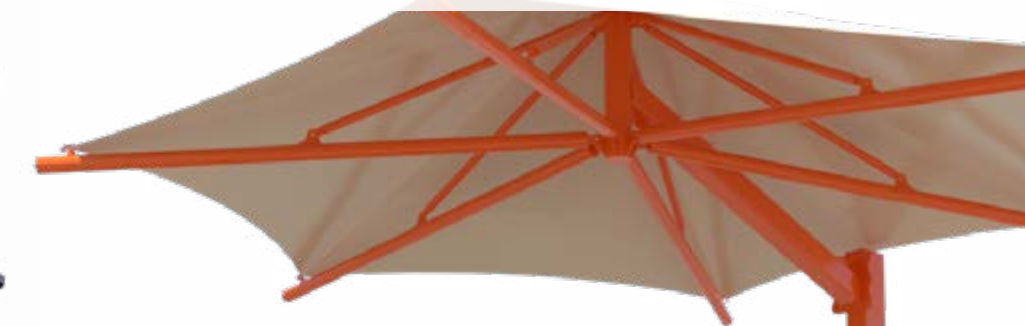

#### SHAPE AND SIZES

Square

13' & 16'

Hexagon

16' & 18'

#### OPTIONS, FEATURES, AND FABRIC

Surface or In-Ground Mount  
8' or 10' Height, Custom Heights Available  
Exclusively Made With Glide Elbow™  
Waterproof Shade Fabric

*Glide Elbow™ availability depends on dimensions and model.*