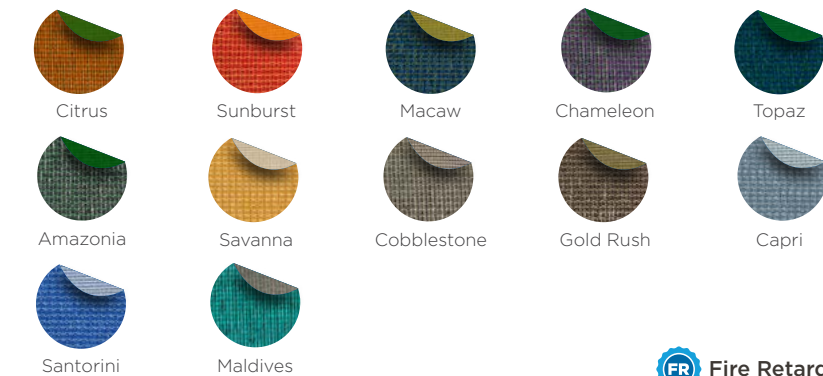

Dual Shade Fabric

Available for an upcharge for our Hypar Umbrella, Triangle Sail, and Hyperbolic Sail. Backed by a [10-year limited warranty](#).