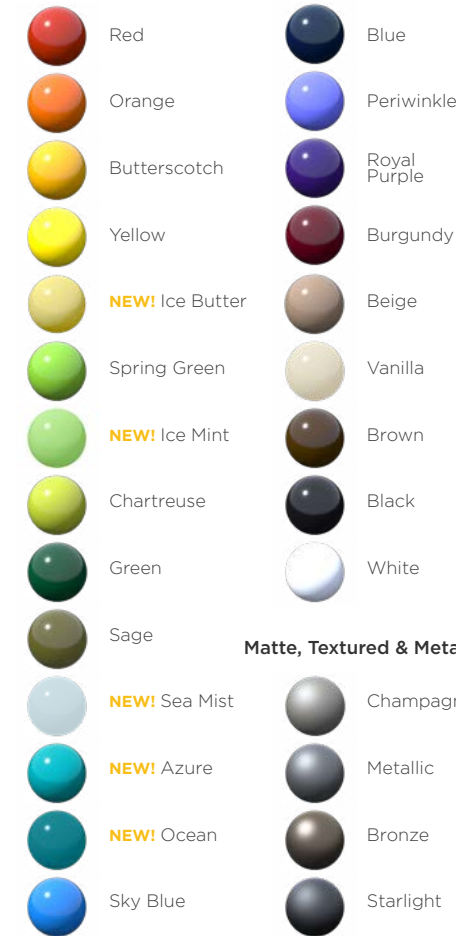

## Material Features

## Color Options

#### Matte, Textured & Metallic