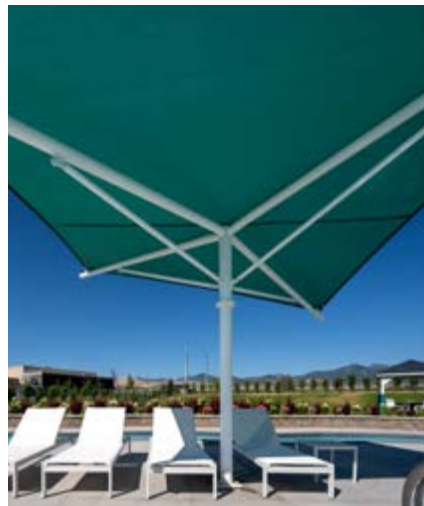

FEATURED PROJECT

Affinity 56
West Jordan, Utah

FEATURED PRODUCTS

① 15' x 15' Hypar Umbrella, 20 Quantity

FEATURED COLORS

White and Metallic Powder Coat Frame
Maldives and Capri Dual Color Shade Fabric

📺 Visit srpshade.com/inspirations to see a video of this project.