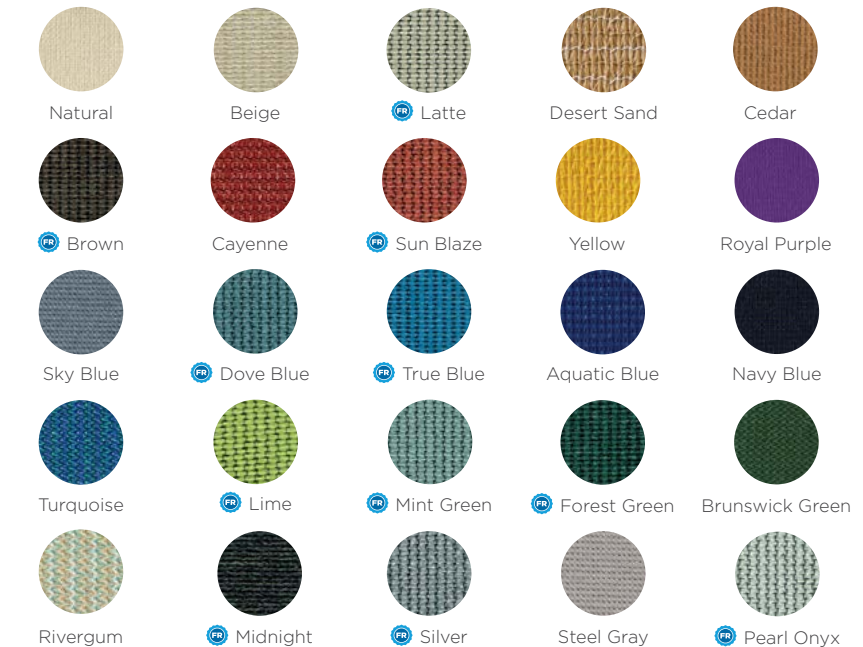

Material Features

Fabric

- Made from UV stabilized high density polyethylene fabric that prevents fading from the sun
- Raschel-knitted to prevent fraying and shades 34' and larger receive Kevlar® reinforced corners
- Blocks up to 98% of harmful UV rays, depending upon color choice
- Fabric breathes allowing hot air to rise and escape
- Available fabric to meet California State Fire Marshal requirements, NFPA 701, and ASTM E84

Frames

- Engineered to withstand wind speeds up to 150 mph with fabric removed
- Structural tubing complies with ASTM standards
- Finished product includes 6 to 8 mils of combined primer and powder coat — all backed by 5,000 hours of testing per ASTM Method B117

Glide Elbow™

Our Glide Elbow™ quick release mechanism allows for easy installation and removal of your fabric — in the case of a fabric refresh or inclement weather. All you need is a wrench or cordless drill (with the right sized socket). What's more, metal-on-metal wear is minimized with our fabric hook connection. Our Glide Elbow™ is backed by a [1-year limited warranty](#).

Certified Fabricator/Products

- LADBS Certified Fabricator*
- City of Houston Registered Fabricator*
- California Division of the State Architect

*Certificate available upon request.

Designer's Corner

Shade (Un)Covered Continuing Education Course

Our shades are available on CADdetails

View in 360° and choose colors with our Color Applier

Our shades are available on Sketchfab

Warranty