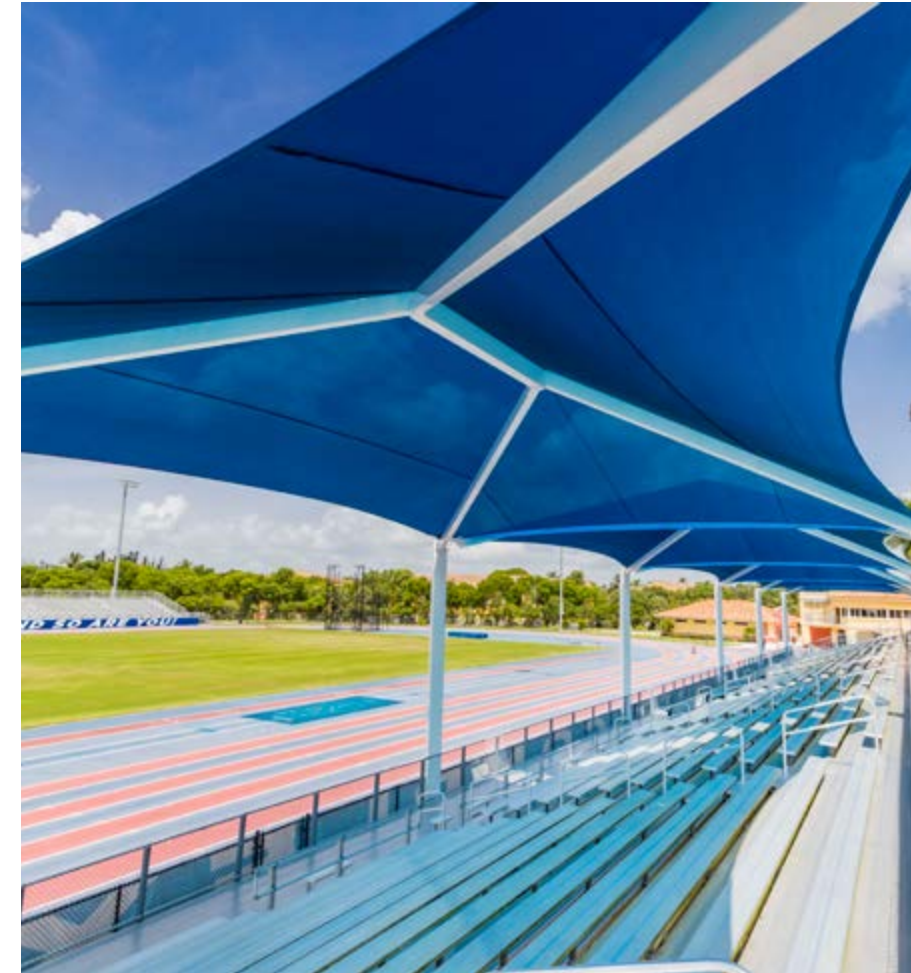

7 Featured Project

FEATURED PROJECT

University of West Georgia Campus Center  
Carrollton, Georgia

FEATURED PRODUCTS

- ① Triangular Sails, 2 Quantity
- ① Hyperbolic Sails, 5 Quantity

FEATURED COLORS

Beige Powder Coat Frame  
Beige Traditional Fabric