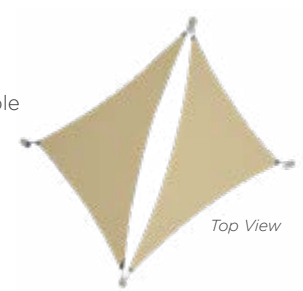

Quad Sail
architecturally designed

360°
View in 360° & choose colors!

- Appealing design
- Great solution for country clubs, resorts, and city parks

SIZES

10'-30' Square

OPTIONS, FEATURES, AND FABRIC

Surface or In-Ground Mount
8', 10', or 12' Height, Custom Heights Available
Traditional Shade Fabric