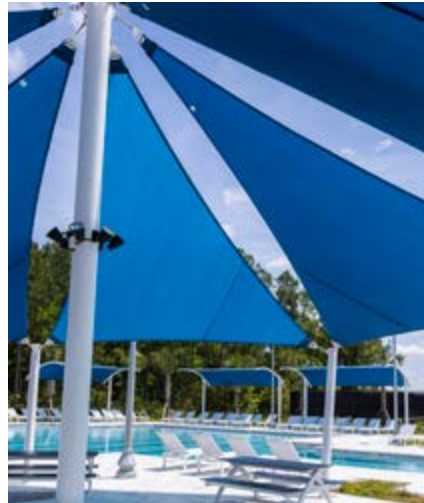

FEATURED PROJECT

Silverleaf Community

St. Johns, Florida

FEATURED PRODUCTS

- ① 14' x 14' x 8' Square Hip Shade
- ② Triangular Sails, 6 Quantity
- ③ 24' x 14' x 10' Custom Arched Cantilever, 17 Quantity
- ④ 14' x 14' x 9' Custom Arched T-Cantilever

FEATURED COLORS

White Powder Coat Frame
True Blue Traditional Fabric

Visit srpshade.com/inspirations to learn more about this project.