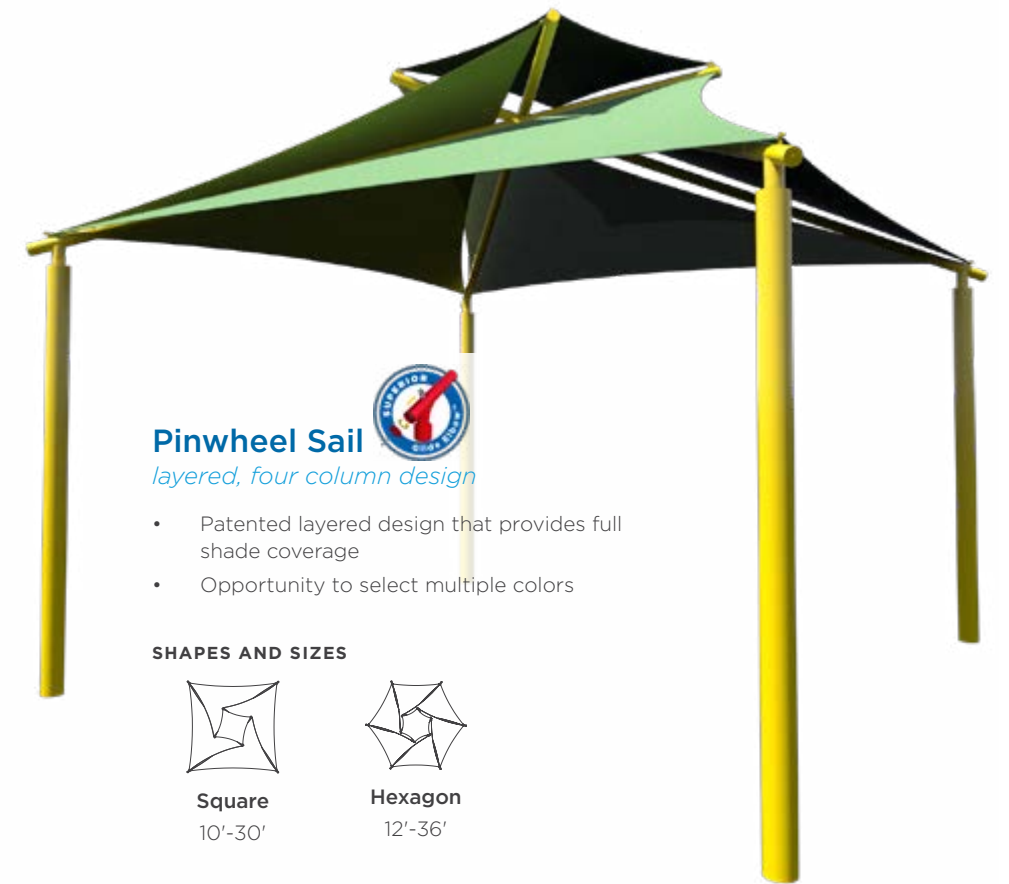

**DUAL SHADE FABRIC OPTION**  
**Multiple Sail Shades**  
*designs unique to you*

- Pair multiple sail shades to create a truly unique, yet simple, structure
- Provide ample coverage with a fun look

Sail size limited to 50' per triangular edge for Traditional Shade Fabric and limited to 50' x 50' x 40' triangular edges for Dual Shade Fabric.

**Quad Sail**  
*architecturally designed*

360°  
*View in 360° & choose colors!*

- Appealing design
- Great solution for country clubs, resorts, and city parks

**SIZES**

10'-30' Square

**OPTIONS, FEATURES, AND FABRIC**

Surface or In-Ground Mount  
 8', 10', or 12' Height, Custom Heights Available  
 Traditional Shade Fabric

**Pinwheel Sail**  
*layered, four column design*

- Patented layered design that provides full shade coverage
- Opportunity to select multiple colors