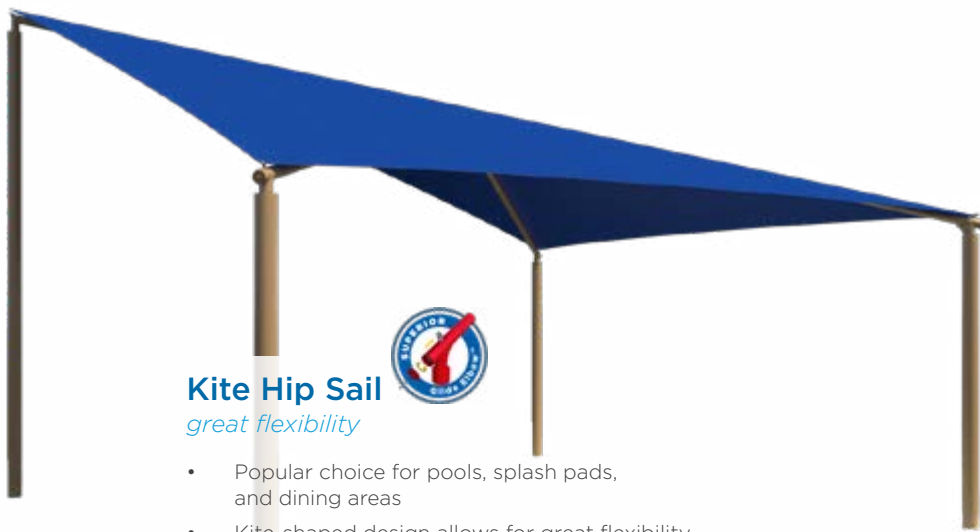

Surface or In-Ground Mount  
 8', 10', or 12' Height, Custom Heights Available  
 Traditional Shade Fabric

**Pinwheel Sail**  
*layered, four column design*

- Patented layered design that provides full shade coverage
- Opportunity to select multiple colors

**SHAPES AND SIZES**

**Square**  
 10'-30'

**Hexagon**  
 12'-36'

**OPTIONS, FEATURES, AND FABRIC**

Surface or In-Ground Mount  
 8', 10', or 12' Height, Custom Heights Available  
 Glide Elbow™ Required\*  
 Traditional Shade Fabric

### Kite Hip Sail

great flexibility

- Popular choice for pools, splash pads, and dining areas
- Kite-shaped design allows for great flexibility and many configurations
- Great for covering uniquely shaped spaces
- Features three columns at equal entry height, with the fourth being a diagonal elevated column
- Must be designed in a square size